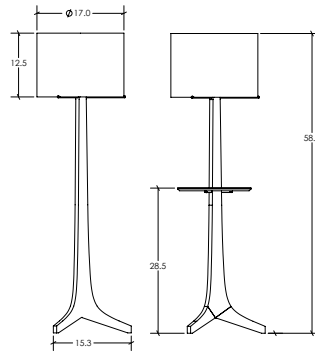

Nauta Floor floor

Dimensions: 17" shade Ø, 4'11"
Materials: solid wood, aluminum, fabric shade
Product weight: 8 lb
Light source: medium base E26 socket
Lamping: E26 base, 60 W max
Input voltage: 250 V AC max
Includes 8' clear silver cord with white plug
On/Off rocker switch on socket
Wood grain will vary
Specifications subject to change

SHELF IS OPTIONAL

Included dimmable LED A19 bulb
Light output: 800 Lumens (source)
Light color: 2700 K
Color accuracy: 90+ CRI
Power usage: 11 W

MATERIAL & FINISH OPTIONS

Nauta Floor part #: 05-110-

Metal Finish

brushed aluminum (CM-006) A
brushed brass (CM-120) R

Wood Body

walnut (CM-001) W
dark stained walnut (CM-002) D
white washed oak (CM-095) O

Shade

black amaretto (CM-018) A
white linen (CM-016) L
burlap (CM-017) N

Optional Shelf Accessory**

no shelf N
matching wood shelf -
exposed wood top surface M
matching wood shelf -
black HPL top surface (CM-092) B
matching wood shelf -
white HPL top surface (CM-093) W

**shelf is optional and cannot be removed by customer

in collaboration with
DESIRON FRANK CARFARO
HAND CRAFTED AMERICAN FURNITURE

*w/optional shelf