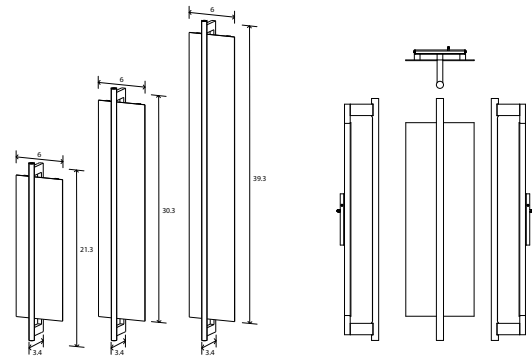

matte white, walnut

matte white

details

Merus is a quintessential Cerno design. Clean, modern lines paired with a novel indirect light source compose a form that balances beauty and usefulness. Our team used Cerno's signature material palette of wood and metal.

Merus sconce

Merus 22 dimensions: 21.3" x 6" x 3.4"
 Merus 31 dimensions: 30.3" x 6" x 3.4"
 Merus 40 dimensions: 39.3" x 6" x 3.4"
 Merus 22/31 weight: 2 lb
 Merus 40 weight: 3 lb
 Light source: integrated LED
 Merus 22 light output: 780 Lumens (source)
 Merus 31 light output: 1170 Lumens (source)
 Merus 40 light output: 1560 Lumens (source)
 Light color options: 2700 K, 3000 K, 3500 K, or 4000 K
 Color accuracy: 90+ CRI
 Merus 22 power usage: 11 W
 Merus 31 power usage: 16 W
 Merus 40 power usage: 21 W
 Dimmable (see options below)
 Specifications subject to change
 Driver location: must be housed in J-box
 Merus 22 driver dimensions: 2.63" x 1.25" x 0.8", included
 Merus 31 driver dimensions: 3.0" x 1.0" x 1.5", included
 Merus 40 driver dimensions: 2.82" x 2.5" x 1.2", included
The Merus can be oriented as a vertical sconce or horizontal sconce.
When oriented vertically, a right or left orientation can be achieved by flipping the fixture vertically.

walnut
(CM-001)

dark stained walnut
(CM-002)

white washed oak
(CM-095)

textured white
(CM-060)

MATERIAL & FINISH OPTIONS

	Merus part # 03-251-	B	A -
Size			
22		22	
31		31	
40		40	
Wood Finish			
walnut (CM-001)		W	
dark stained walnut (CM-002)		D	
white washed oak (CM-095)		O	
Lamping*			
2700 K LED		27	
3000 K LED		30	
3500 K LED		35	
4000 K LED		40	
Driver			
120 V AC input voltage		P1	
TRIAC, ELV & 0-10 V dimming			
277 V AC input voltage		P2	
TRIAC, ELV & 0-10 V dimming			