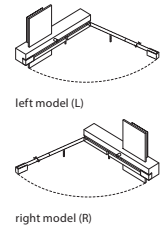

right model

convenient USB charge spot

Levo Optional Shelf

The goal for the Levo was to create a bedside wall fixture with great task lighting articulation that was intuitive enough to be used without prior knowledge of the fixture: all the while making it slender, sexy, and very robust.

Nick Sheridan,
Designer

Levo

bedside wall sconce/reading lamp with USB charger

left model (L)

right model (R)

Dimensions: 10" x 16" x 3.25"
 Materials: solid wood, aluminum, polymer
 Product weight: 3 lb
 Light source: 2x integrated LED
 Static sconce light + swing arm w/ rotating head light
 Light output of static sconce source: 565 Lumens (source)
 Light output of swing arm source: 160 Lumens (source)
 Light color: 2700 K
 Color accuracy: 90+ CRI
 Power usage: 20 W total (10 W USB charger)
 USB charge current: 2 A
 Fully dimmable static sconce light with automatic ON/OFF swing arm light source
 Swing arm light is not dimmable
 Input voltage: 12 V DC (adapter included)
 Hardwired and corded versions available
 Hardwired model includes an external power supply (2.75" x 1.63" x 1.13")
 Requires space in J-box for included power adapter
 Alternate voltage/plug styles available

Installation
 hardwired
 corded

Includes:

solid walnut body (CM-001)
 brushed aluminum (CM-006)
 frosted polymer (CM-024)

Levo Shelf Option

The introduction of the optional shelf for the Levo increases the utility of this fixture without compromising any aspect of the design. The shelf provides a perfect place to rest your phone or tablet while charging it. It is important to note that shelf is purchased separately from the Levo and can be retrofitted on existing Levos.