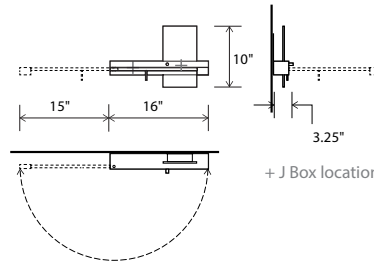

Nick Sheridan,
Designer

Levo

bedside wall sconce/reading lamp with USB charger

left model (L)

right model (R)

Dimensions: 10" x 16" x 3.25"
 Materials: solid wood, aluminum, polymer
 Product weight: 3 lb
 Light source: 2x integrated LED
 Static sconce light + swing arm w/ rotating head light
 Light output of static sconce source: 565 Lumens (source)
 Light output of swing arm source: 160 Lumens (source)
 Light color: 2700 K
 Color accuracy: 90+ CRI
 Power usage: 20 W total (10 W USB charger)
 USB charge current: 2 A
 Fully dimmable static sconce light with automatic ON/OFF swing arm light source
 Swing arm light is not dimmable
 Input voltage: 12 V DC (adapter included)
 Hardwired and corded versions available
 Hardwired model includes an external power supply (2.75" x 1.63" x 1.13")
 Requires space in J-box for included power adapter
 Alternate voltage/plug styles available