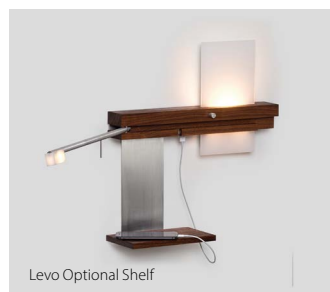

right model

convenient USB charge spot

Levo Optional Shelf

The goal for the Levo was to create a bedside wall fixture with great task lighting articulation that was intuitive enough to be used without prior knowledge of the fixture: all the while making it slender, sexy, and very robust.

Nick Sheridan,
Designer

Levo

bedside wall sconce/reading lamp with USB charger

left model (L)

right model (R)

Dimensions: 10" x 16" x 3.25"
 Materials: solid wood, aluminum, polymer
 Product weight: 3 lb
 Light source: 2x integrated LED
 Static sconce light + swing arm w/ rotating head light
 Light output of static sconce source: 565 Lumens (source)
 Light output of swing arm source: 160 Lumens (source)
 Light color: 2700 K
 Color accuracy: 90+ CRI
 Power usage: 20 W total (10 W USB charger)
 USB charge current: 2 A
 Fully dimmable static sconce light with automatic ON/OFF swing arm light source
 Swing arm light is not dimmable
 Input voltage: 12 V DC (adapter included)
 Hardwired and corded versions available
 Hardwired model includes an external power supply (2.75" x 1.63" x 1.13")
 Requires space in J-box for included power adapter
 Alternate voltage/plug styles available

Installation
 hardwired
 corded

Includes:

solid walnut body (CM-001)
 brushed aluminum (CM-006)
 frosted polymer (CM-024)

Levo Shelf Option

The introduction of the optional shelf for the Levo increases the utility of this fixture without compromising any aspect of the design. The shelf provides a perfect place to rest your phone or tablet while charging it. It is important to note that shelf is purchased separately from the Levo and can be retrofitted on existing Levos.