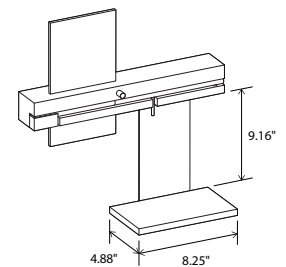

Nick Sheridan,
Designer

Levo

bedside wall sconce/reading lamp with USB charger

left model (L)

right model (R)

Dimensions: 10" x 16" x 3.25"
 Materials: solid wood, aluminum, polymer
 Product weight: 3 lb
 Light source: 2x integrated LED
 Static sconce light + swing arm w/ rotating head light
 Light output of static sconce source: 565 Lumens (source)
 Light output of swing arm source: 160 Lumens (source)
 Light color: 2700 K
 Color accuracy: 90+ CRI
 Power usage: 20 W total (10 W USB charger)
 USB charge current: 2 A
 Fully dimmable static sconce light with automatic ON/OFF swing arm light source
 Swing arm light is not dimmable
 Input voltage: 12 V DC (adapter included)
 Hardwired and corded versions available
 Hardwired model includes an external power supply (2.75" x 1.63" x 1.13")
 Requires space in J-box for included power adapter
 Alternate voltage/plug styles available

Installation
 hardwired
 corded

Includes:

solid walnut body (CM-001)
 brushed aluminum (CM-006)
 frosted polymer (CM-024)

Levo Shelf Option

The introduction of the optional shelf for the Levo increases the utility of this fixture without compromising any aspect of the design. The shelf provides a perfect place to rest your phone or tablet while charging it. It is important to note that shelf is purchased separately from the Levo and can be retrofitted on existing Levos.