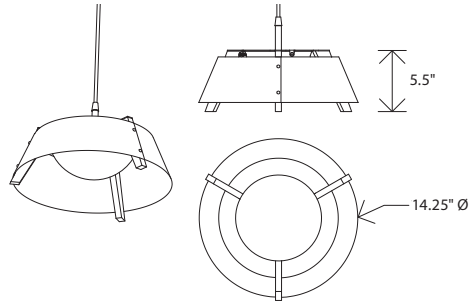

Casia Pendant 14, white washed oak, gloss white

Casia detail

The Casia Pendant was a natural progression after releasing the Casia Flush Mount in early 2020. The wood arms, metal shade, and glass diffuser combine to create a minimalist form well suited for a modern environment or a traditional space. Each carefully selected material plays an integral role in the aesthetic design and performance.

Casia 14 pendant

Dimensions: 14.25" Ø, 5.5"
 Product weight: 3 lb
 Light output: minimum 831 Lumens (source)
 See Lamping options below
 Light color options*:
 2700 K - 831 Lumens (source)
 3500 K - 873 Lumens (source)
 Color accuracy: 90+ CRI
 Power usage: 10 W
 Dimmable (see power options below)
 Low profile round canopy with SVT-3 Cable
 Canopy dimensions: 5" Ø, 0.3"
 See website for more canopy information
 Field adjustable drop length: 0'6" min - 8'0" max
 Gloss White (CM-054) shade option ships with Textured
 White Powdercoat Canopy and SVT-3 Cable, White (CM-040)
 All other shade option ship with Textured Black Powdercoat
 (CM-049) and SVT-3 Cable, Black (CM-039)
 Wood grain will vary
 Specifications subject to change