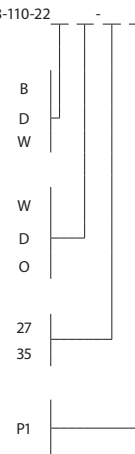

Casia 22, dark stain walnut, distressed brass

Casia detail

Casia 22 ceiling mount

Dimensions: 21.5" Ø, 8.2"
 Product weight: 5 lb
 Light output: minimum 1981 Lumens (source)
 See Lamping options below
 Light color: 2700 K or 3500 K
 Color accuracy: 90+ CRI
 Power usage: 23 W
 Dimmable (see power options below)
 Wood grain will vary
 Specifications subject to change

MATERIAL & FINISH OPTIONS

Casia 22 part # 08-110-22

Shade Material

matte black (CM-085) with matte white interior
 white interior
 distressed brass (CM-009)
 gloss white (CM-054)

Wood Body

walnut (CM-001)
 dark stained walnut (CM-002)
 white washed oak (CM-095)

Lamping

2700 K LED - 1981 Lumens (source)
 3500 K LED - 2083 Lumens (source)

Power Option

120-277 V AC input voltage
 TRIAC and ELV dimming

walnut
(CM-001)

dark stained
walnut (CM-002)

white washed oak
(CM-095)

matte black (CM-085)
with matte white interior

distressed brass
(CM-009)

gloss white
(CM-054)

Casia is a fresh and innovative approach to a ceiling mount light fixture. Each carefully selected material plays an integral role in the aesthetic design and performance. The wood arms, metal shade, and glass diffuser combine to create a minimalist form well suited for a modern environment or a more traditional space. The 14" version works well in bathrooms, closets, narrow corridors, and smaller kitchens. The 18" and 22" sizes are incredibly dynamic and work well in different environments such as commercial, residential, and hospitality applications.