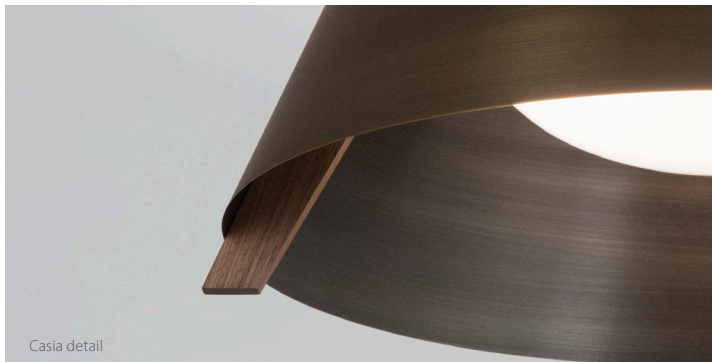

Casia 22, dark stain walnut, distressed brass

Casia detail

Casia 22 ceiling mount

Dimensions: 21.5" Ø, 8.2"
 Product weight: 5 lb
 Light output: minimum 1981 Lumens (source)
 See Lamping options below
 Light color: 2700 K or 3500 K
 Color accuracy: 90+ CRI
 Power usage: 23 W
 Dimmable (see power options below)
 Wood grain will vary
 Specifications subject to change

MATERIAL & FINISH OPTIONS

Casia 22 part # 08-110-22

Shade Material

matte black (CM-085) with matte white interior
 white interior
 distressed brass (CM-009)
 gloss white (CM-054)

Wood Body

walnut (CM-001)
 dark stained walnut (CM-002)
 white washed oak (CM-095)

Lamping

2700 K LED - 1981 Lumens (source)
 3500 K LED - 2083 Lumens (source)

Power Option

120-277 V AC input voltage
 TRIAC and ELV dimming

walnut
(CM-001)

dark stained
walnut (CM-002)

white washed oak
(CM-095)

matte black (CM-085)
with matte white interior

distressed brass
(CM-009)

gloss white
(CM-054)

Casia is a fresh and innovative approach to a ceiling mount light fixture. Each carefully selected material plays an integral role in the aesthetic design and performance. The wood arms, metal shade, and glass diffuser combine to create a minimalist form well suited for a modern environment or a more traditional space. The 14" version works well in bathrooms, closets, narrow corridors, and smaller kitchens. The 18" and 22" sizes are incredibly dynamic and work well in different environments such as commercial, residential, and hospitality applications.