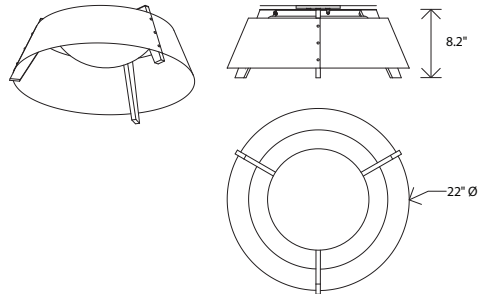

Casia 22, dark stain walnut, distressed brass

Casia detail

Casia 22 ceiling mount

Dimensions: 21.5" Ø, 8.2"
 Product weight: 5 lb
 Light output: minimum 1981 Lumens (source)
 See Lamping options below
 Light color: 2700 K or 3500 K
 Color accuracy: 90+ CRI
 Power usage: 23 W
 Dimmable (see power options below)
 Wood grain will vary
 Specifications subject to change

matte black (CM-085)
with matte white interior

distressed brass
(CM-009)

gloss white
(CM-054)

Casia is a fresh and innovative approach to a ceiling mount light fixture. Each carefully selected material plays an integral role in the aesthetic design and performance. The wood arms, metal shade, and glass diffuser combine to create a minimalist form well suited for a modern environment or a more traditional space. The 14" version works well in bathrooms, closets, narrow corridors, and smaller kitchens. The 18" and 22" sizes are incredibly dynamic and work well in different environments such as commercial, residential, and hospitality applications.