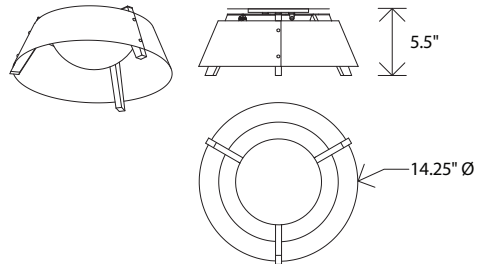

Casia 14, white washed oak, gloss white

Casia detail

Casia 14 flush mount

Dimensions: 14.25" Ø, 5.5"
 Product weight: 3 lb
 Light output: minimum 831 Lumens (source)
 See Lamping options below
 Light color options*:
 2700 K - 831 Lumens (source)
 3500 K - 873 Lumens (source)
 Color accuracy: 90+ CRI
 Power usage: 10 W
 Dimmable (see power options below)
 Wood grain will vary
 Specifications subject to change

MATERIAL & FINISH OPTIONS

Casia 14 part # 08-110-14	
Shade Material	
matte black (CM-085) with matte white interior	B
distressed brass (CM-009)	D
gloss white (CM-054)	W
Wood Body	
walnut (CM-001)	W
dark stained walnut (CM-002)	D
white washed oak (CM-095)	O
Lamping*	
2700 K LED - 831 Lumens (source)	27
3500 K LED - 873 Lumens (source)	35
Power Option	
120-277 V AC input voltage TRIAC and ELV dimming	P1

walnut (CM-001)

dark stained walnut (CM-002)

white washed oak (CM-095)

matte black (CM-085) with matte white interior

distressed brass (CM-009)

gloss white (CM-054)

Casia is a fresh and innovative approach to a flush mount light fixture. Each carefully selected material plays an integral role in the aesthetic design and performance. The wood arms, metal shade, and glass diffuser combine to create a minimalist form well suited for a modern environment or a more traditional space. The 14" version works well in bathrooms, closets, narrow corridors, and smaller kitchens. The 18" and 22" sizes are incredibly dynamic and work well in different environments such as commercial, residential, and hospitality applications.