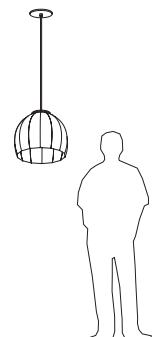

▲WARNING. California Proposition 65 Warning for California Consumers. This product can expose you to chemicals including wood dust and lead which are known to the State of California to cause cancer or birth defects or other reproductive harm. For more information go to www.P65Warnings.ca.gov