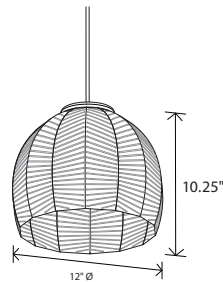

Nick Sheridan
Designer

Amicus 12 pendant

Dimensions: 12" Ø, 10.25"
Product weight: 3 lb
Suitable for a sloped ceiling

Integrated LED Specifications

Light Color Options*:
2700 K - 831 Lumens (source)
3500 K - 873 Lumens (source)
Color accuracy: 90+ CRI
Power usage: 10 W
Dimmable (see power options below)
JA8-2019 Compliant

E26 Medium Base Specifications

Lamping: E26 base, 60 W max, G40 recommended
Bulb not included
Input voltage: 250 V AC max

low-profile round canopy with SVT-3 Cable

Textured Black Powdercoat (CM-049) low profile round canopy with SVT-3 Cable, Black (CM-039)
Canopy dimensions: 5" Ø, 0.3"
See website for more canopy information
Field adjustable drop length: 0'6" min - 8'0" max
Wood grain will vary
Specifications subject to change
Suitable for dry or damp locations