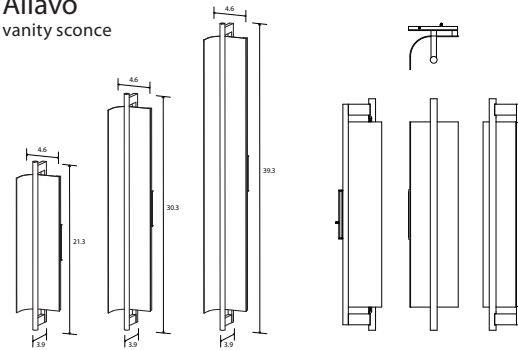

**Allavo**  
vanity sconce

Allavo 22 dimensions: 21.3" x 4.6" x 3.9"  
 Allavo 31 dimensions: 30.3" x 4.6" x 3.9"  
 Allavo 40 dimensions: 39.3" x 4.6" x 3.9"  
 Allavo 22/31 weight: 2 lb  
 Allavo 40 weight: 3 lb  
 Light source: integrated LED  
 Allavo 22 light output: 780 Lumens (source)  
 Allavo 31 light output: 1170 Lumens (source)  
 Allavo 40 light output: 1560 Lumens (source)  
 Light color options: 2700 K, 3000K, 3500 K, or 4000 K  
 Color accuracy: 90+ CRI  
 Allavo 22 power usage: 11 W  
 Allavo 31 power usage: 16 W  
 Allavo 40 power usage: 21 W  
 Dimmable (see options below)  
 Specifications subject to change  
 Driver location: must be housed in J-box  
 Allavo 22 driver dimensions: 2.63" x 1.25" x 0.8", included  
 Allavo 31 driver dimensions: 3.0" x 1.0" x 1.5", included  
 Allavo 40 driver dimensions: 2.82" x 2.5" x 1.2", included

**The Allavo can be oriented as a vertical sconce or horizontal sconce. When oriented vertically, a right or left orientation can be achieved by flipping the fixture vertically.**

**MATERIAL & FINISH OPTIONS**

**Size**

- 22"
- 31"
- 40"

**Metal Finish**

- matte black (CM-085) exterior with matte white reflector
- matte white (CM-60) exterior with matte white reflector

**Wood Finish**

- walnut (CM-001)
- dark stained walnut (CM-002)
- white washed oak (CM-095)