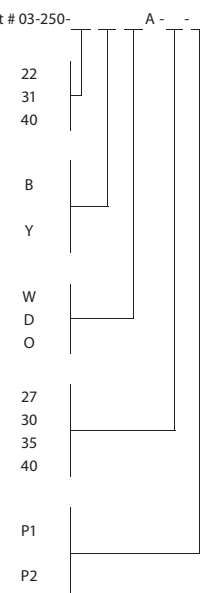

Cerno's product development team prioritized the utility of the Allavo vanity, while not ignoring the importance of the aesthetic. Drawing from our experience with product photography, we knew that a large diffuse light source was the key to achieving our goal. The novel design uses indirect lighting that bounces off a curved metal surface. Cerno's signature use of wood is integrated seamlessly into a design we believe harmonizes usefulness and beauty.

⚠️ WARNING. California Proposition 65 Warning for California Consumers. This product can expose you to chemicals including wood dust and lead which are known to the State of California to cause cancer or birth defects or other reproductive harm. For more information go to www.P65Warnings.ca.gov