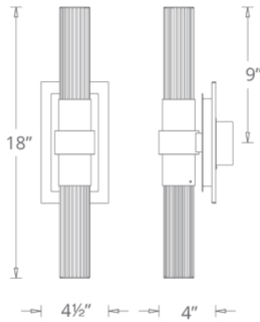

Project:

Location:

Fixture Type:

Catalog Number:

AVAILABLE FINISHES:

Ceres

WS-18818

PRODUCT DESCRIPTION

Finished in aged brass, this indoor sconce adds a touch of understated luxury to your modern décor. And that's before you even turn on the light, which fills the painstakingly V-cut seeded crystal columns with a mix of understated elegance and spectacular shine. Ceres is a subtle statement piece wherever it's mounted, a sophisticated accent that will endure overtime, thanks to its powerfully rated LEDs and refined style.

FEATURES

- Driver installed within the Junction Box, driver dimension: 2.8" x 1.3" x 1.2"
- V-cut K5 seeded crystal
- Conversion plate included for 4" junction box

SPECIFICATIONS

Rated Life	50000 Hours
Standards	ETL, cETL, Damp Location Listed, Title 24 JA8: 2019 Compliant
Input	120V, 50/60Hz
Driver Dimension	2.8" x 1.3" x 1.2"
Dimming	ELV: 100-10%, TRIAC: 100-10%
Mounting	Can be mounted on wall in all orientations
Color Temp	3500K
CRI	90
Construction	Extruded aluminum hardware, K5 V-cut crystal

WS-18818

Model & Size	Color Temp	Finish	LED Watts	LED Lumens	Delivered Lumens
WS-18818 18"	3500K	AB Aged Brass	14.6W	1054	971

Example: **WS-18818-AB**

For custom requests please contact customs@modernforms.com