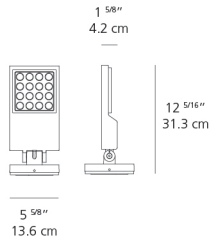

Dimensions

Packaging

1 Box

1 x 20-3/8" x 7-9/16" x 13-1/4" / 6.59 lbs - 51.5 cm x 19 cm x 33.4 cm / 2.99 kg

Light distribution

Direct

Red = Max Cd. Through Vertical plane

Blue = Max Cd. Through Horizontal plane