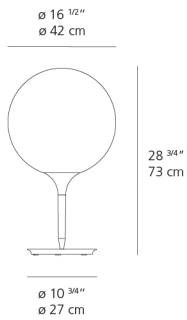

Lamp type	LED-T
Lamp	max 100W E26/A19
Lamp Included	No
Control type	DIMMABLE (On Base)
Input Voltage	120V
Power consumption	N/A
Ballast	N/A

Colors & Finishes

White

Materials

- Diffuser in handblown glass with external etched finish
- Stem in steel tubing covered by a tapered sleeve in translucent molded polycarbonate

Features & Accessories

- Tapered sleeve allows for partial soft diffusion of light from diffuser

Dimensions

Packaging

2 Boxes

1 x 21-3/8" x 21-3/8" x 21-3/4" / 11.24 lbs - 54 cm x 54 cm x 55 cm / 5.1 kg

1 x 14-1/4" x 14-1/4" x 21-3/8" / 10.8 lbs - 36 cm x 36 cm x 54 cm / 4.9 kg

Light distribution

Diffused

Luminaire weight

14.33 lbs / 6.5 kg

Warranty

5 year Limited warranty

Red = Max Cd. Through Vertical plane

Blue = Max Cd. Through Horizontal plane