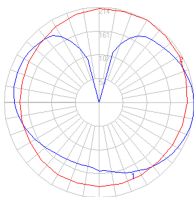

Features & Accessories

- Tapered sleeve allows for partial soft diffusion of light from diffuser

Dimensions

Packaging

2 Boxes

1 x 21-3/8" x 21-3/8" x 21-3/4" / 11.24 lbs - 54 cm x 54 cm x 55 cm / 5.1 kg

1 x 14-1/4" x 14-1/4" x 21-3/8" / 10.8 lbs - 36 cm x 36 cm x 54 cm / 4.9 kg

Light distribution

Diffused

Luminaire weight

14.33 lbs / 6.5 kg

Warranty

5 year Limited warranty

Red = Max Cd. Through Vertical plane

Blue = Max Cd. Through Horizontal plane