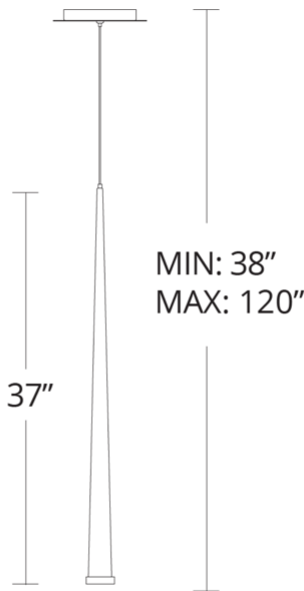

SPECIFICATIONS

Rated Life	50000 Hours
Standards	ETL, cETL, Damp Location Listed
Input	120-277V, 50/60Hz
Driver Dimension	2.8" x 1.3" x 1.2"
Dimming	ELV
Color Temp	3500K
CRI	90
Construction	Steel body with acrylic diffuser

REPLACEMENT PARTS

RPL-GLA-41819 - Glass

PD-41828

Model & Size	Color Temp	Finish	LED Watts	LED Lumens	Delivered Lumens
PD-41828 28"	3500K	AB Aged Brass	7.4W	428	420
	3500K	BK Black	7.4W	428	420
	3500K	PN Polished Nickel	7.4W	428	420

FEATURES

- Driver installed within the Junction Box, driver dimension: 2.8" x 1.3" x 1.2"
- CNC precision-cut etched diffuser
- Thin powered aircraft cables provide an ultra clean look for adjustable suspension height

REPLACEMENT PARTS

RPL-GLA-41819 - Glass

PD-41837

Model & Size	Color Temp	Finish	LED Watts	LED Lumens	Delivered Lumens
PD-41837 37"	3500K	AB Aged Brass	7.4W	428	420
	3500K	BK Black	7.4W	428	420
	3500K	PN Polished Nickel	7.4W	428	420