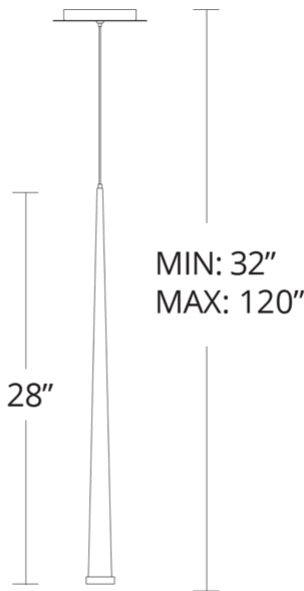

SPECIFICATIONS

Rated Life	50000 Hours
Standards	ETL, cETL, Damp Location Listed
Input	120-277V, 50/60Hz
Driver Dimension	2.8" x 1.3" x 1.2"
Dimming	ELV
Color Temp	3500K
CRI	90
Construction	Steel body with acrylic diffuser

REPLACEMENT PARTS

RPL-GLA-41819 - Glass

PD-41819

Model & Size	Color Temp	Finish	LED Watts	LED Lumens	Delivered Lumens
PD-41819 19"	3500K	AB Aged Brass	7.4W	428	420
	3500K	BK Black	7.4W	428	420
	3500K	PN Polished Nickel	7.4W	428	420

FEATURES

- Driver installed within the Junction Box, driver dimension: 2.8" x 1.3" x 1.2"
- CNC precision-cut etched diffuser
- Thin powered aircraft cables provide an ultra clean look for adjustable suspension height

REPLACEMENT PARTS

RPL-GLA-41819 - Glass

PD-41828

Model & Size	Color Temp	Finish	LED Watts	LED Lumens	Delivered Lumens
PD-41828 28"	3500K	AB Aged Brass	7.4W	428	420
	3500K	BK Black	7.4W	428	420
	3500K	PN Polished Nickel	7.4W	428	420