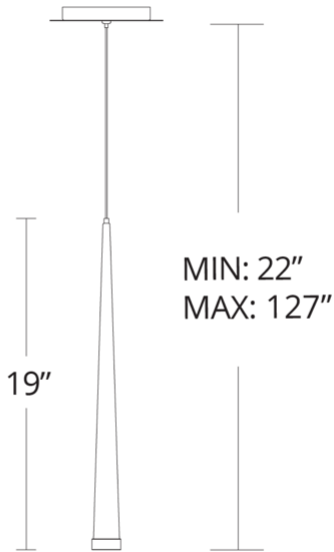

FEATURES

- Driver installed within the Junction Box, driver dimension: 2.8" x 1.3" x 1.2"
- CNC precision-cut etched diffuser
- Thin powered aircraft cables provide an ultra clean look for adjustable suspension height

SPECIFICATIONS

Rated Life	50000 Hours
Standards	ETL, cETL, Damp Location Listed
Input	120-277V, 50/60Hz
Driver Dimension	2.8" x 1.3" x 1.2"
Dimming	ELV
Color Temp	3500K
CRI	90
Construction	Steel body with acrylic diffuser

REPLACEMENT PARTS

RPL-GLA-41819 - Glass

PD-41819

Model & Size	Color Temp	Finish	LED Watts	LED Lumens	Delivered Lumens
PD-41819 19"	3500K	AB Aged Brass	7.4W	428	420
	3500K	BK Black	7.4W	428	420
	3500K	PN Polished Nickel	7.4W	428	420

REPLACEMENT PARTS

RPL-GLA-41819 - Glass

PD-41828

Model & Size	Color Temp	Finish	LED Watts	LED Lumens	Delivered Lumens
PD-41828 28"	3500K	AB Aged Brass	7.4W	428	420
	3500K	BK Black	7.4W	428	420
	3500K	PN Polished Nickel	7.4W	428	420