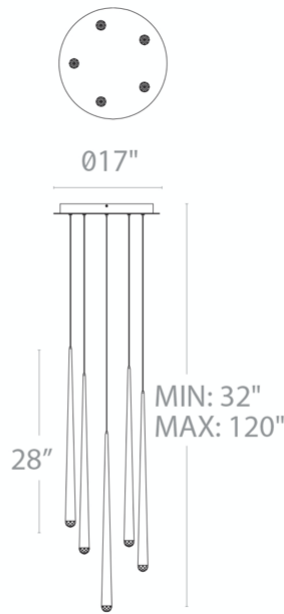

FEATURES

- Driver concealed within the canopy
- Hand-cut faceted K2 crystal
- Thin powered aircraft cables provide an ultra clean look for adjustable suspension height

SPECIFICATIONS

Rated Life	50000 Hours
Standards	ETL, cETL, Damp Location Listed
Input	120-277V, 50/60Hz
Dimming	ELV
Color Temp	3500K
CRI	90
Construction	Steel body with crystal diffuser

REPLACEMENT PARTS

RPL-GLA-41719 - Glass

PD-41705R

Model & Size	Color Temp & CRI	Watt	Lumens	Finish
PD-41705R 17" - 5 Lights	3500K 90	35W	1876	AB Aged Brass
	3500K 90	35W	1876	BK Black
	3500K 90	35W	1876	PN Polished Nickel