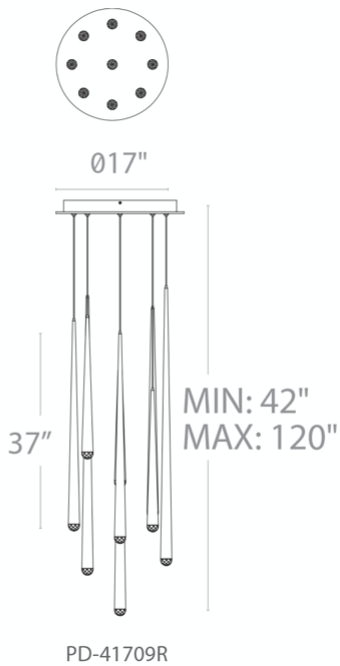

PD-41709R

Project: _____

Location: _____

Fixture Type: _____

Catalog Number: _____

AVAILABLE FINISHES:

Cascade

PD-41709R

PRODUCT DESCRIPTION

A new aged brass finish updates the original Cascade design for a more refined take on minimalist glam. Each pendant illuminates bountifully while the jeweled crystal caps, expertly hand-cut, punctuate each piece like a chic yet understated exclamation of luxury.

FEATURES

- Driver concealed within the canopy
- Hand-cut faceted K2 crystal
- Thin powered aircraft cables provide an ultra clean look for adjustable suspension height

SPECIFICATIONS

Rated Life	50000 Hours
Standards	ETL, cETL, Damp Location Listed
Input	120-277V, 50/60Hz
Dimming	ELV
Color Temp	3500K
CRI	90
Construction	Steel body with crystal diffuser

REPLACEMENT PARTS

RPL-GLA-41719 - Glass

Model & Size	Color Temp & CRI	Watt	Lumens	Finish
PD-41709R 17" - 9 Lights	3500K 90	63W	3377	AB Aged Brass
	3500K 90	63W	3377	BK Black
	3500K 90	63W	3377	PN Polished Nickel

Example: **PD-41709R-PN**

For custom requests please contact customs@modernforms.com