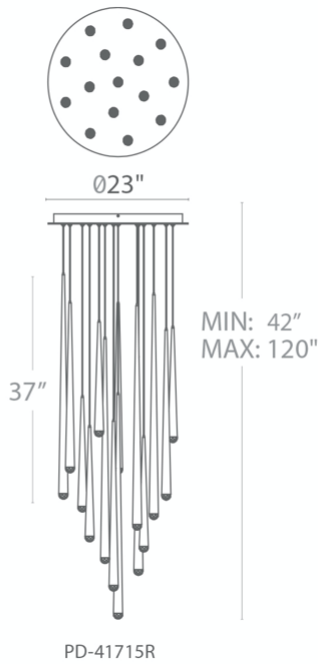

PD-41715R

Project:

Location:

Fixture Type:

Catalog Number:

AVAILABLE FINISHES:

Cascade

PD-41715R

PRODUCT DESCRIPTION

A new aged brass finish updates the original Cascade design for a more refined take on minimalist glam. Each pendant illuminates bountifully while the jeweled crystal caps, expertly hand-cut, punctuate each piece like a chic yet understated exclamation of luxury.

FEATURES

- Driver concealed within the canopy
- Hand-cut faceted K2 crystal
- Thin powered aircraft cables provide an ultra clean look for adjustable suspension height
- NEC CODE (314.24) requires that ceiling outlet boxes in the U.S. support up to 50 lbs.
- This fixture in the 23 light format exceeds 50 lbs. and must be installed using a U.L. listed outlet box approved for up to 100 lbs. or supported independently of the outlet box

SPECIFICATIONS

Rated Life	50000 Hours
Standards	ETL, cETL, Damp Location Listed
Input	120-277V, 50/60Hz
Dimming	ELV
Color Temp	3500K
CRI	90
Construction	Steel body with crystal diffuser

REPLACEMENT PARTS

RPL-GLA-41719 - Glass

Model & Size	Color Temp & CRI	Watt	Lumens	Finish
PD-41715R 23" - 15 Lights	3500K 90	105W	5629	AB Aged Brass
	3500K 90	105W	5629	BK Black
	3500K 90	105W	5629	PN Polished Nickel

Example: **PD-41715R-PN**

For custom requests please contact customs@modernforms.com