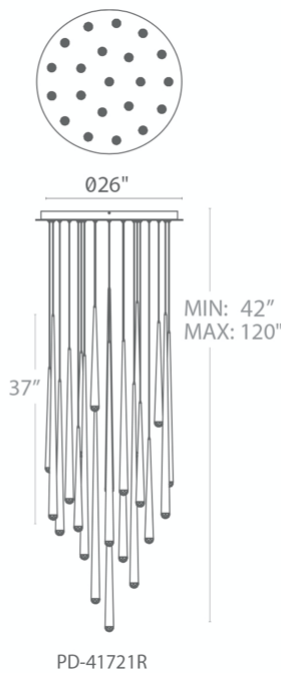

Project:

Location:

Fixture Type:

Catalog Number:

AVAILABLE FINISHES:

Cascade

PD-41721R

PRODUCT DESCRIPTION

A new aged brass finish updates the original Cascade design for a more refined take on minimalist glam. Each pendant illuminates bountifully while the jeweled crystal caps, expertly hand-cut, punctuate each piece like a chic yet understated exclamation of luxury.

FEATURES

- Driver concealed within the canopy
- Hand-cut faceted K2 crystal
- Thin powered aircraft cables provide an ultra clean look for adjustable suspension height
- NEC CODE (314.24) requires that ceiling outlet boxes in the U.S. support up to 50 lbs.
- This fixture in the 15 and 21 light format exceeds 50 lbs. and must be installed using a U.L. listed outlet box approved for up to 100 lbs. or supported independently of the outlet box

SPECIFICATIONS

Rated Life	50000 Hours
Standards	ETL, cETL, Damp Location Listed
Input	120-277V, 50/60Hz
Dimming	ELV
Color Temp	3500K
CRI	90
Construction	Steel body with crystal diffuser

REPLACEMENT PARTS

RPL-GLA-41719 - Glass

Model & Size	Color Temp & CRI	Watt	Lumens	Finish
PD-41721R 26" - 21 Lights	3500K 90	147W	7880	AB Aged Brass
	3500K 90	147W	7880	BK Black
	3500K 90	147W	7880	PN Polished Nickel

Example: **PD-41721R-PN**

For custom requests please contact customs@modernforms.com