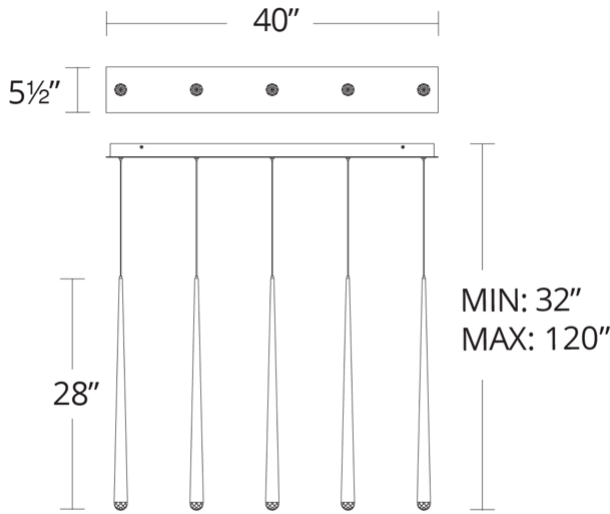

REPLACEMENT PARTS

RPL-GLA-41719 - Glass

PD-41705L

Model & Size	Color Temp & CRI	Watt	Lumens	Finish
PD-41705L 40" - 5 Lights	3500K 90	35W	1876	AB Aged Brass
	3500K 90	35W	1876	BK Black
	3500K 90	35W	1876	PN Polished Nickel

Example: **PD-41705L-PN**

For custom requests please contact customs@modernforms.com