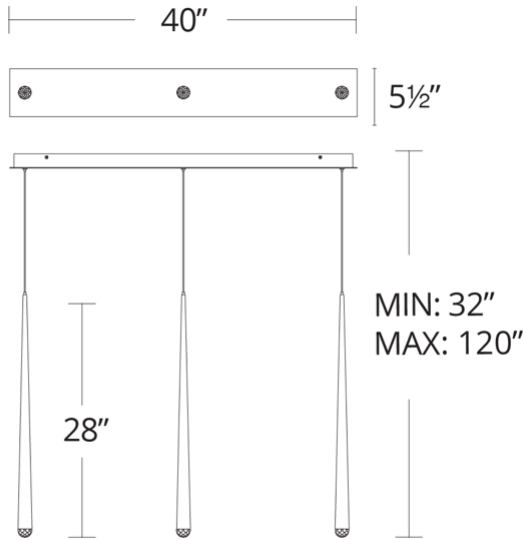

REPLACEMENT PARTS

RPL-GLA-41719 - Glass

PD-41703L

Model & Size	Color Temp & CRI	Watt	Lumens	Finish
PD-41703L 40" - 3 Lights	3500K 90	21W	1126	AB Aged Brass
	3500K 90	21W	1126	BK Black
	3500K 90	21W	1126	PN Polished Nickel

Example: **PD-41703L-PN**

For custom requests please contact customs@modernforms.com