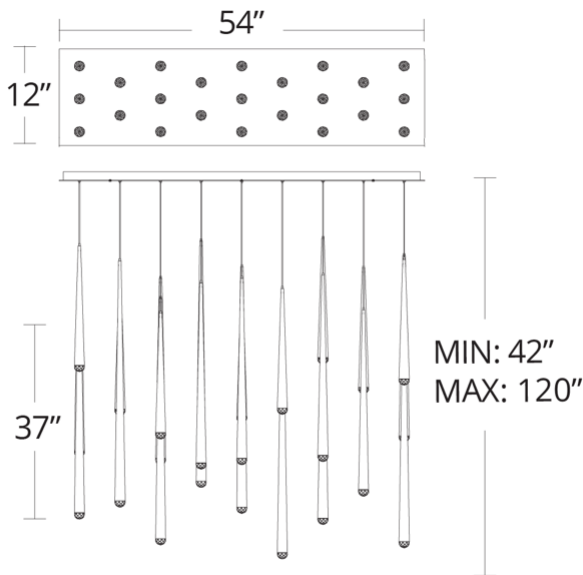

PD-41723L

Project:

Location:

Fixture Type:

Catalog Number:

AVAILABLE FINISHES:

Cascade

PD-41723L

PRODUCT DESCRIPTION

A new aged brass finish updates the original Cascade design for a more refined take on minimalist glam. Each pendant illuminates bountifully while the jeweled crystal caps, expertly hand-cut, punctuate each piece like a chic yet understated exclamation of luxury.

FEATURES

- Driver concealed within the canopy
- Hand-cut faceted K2 crystal
- Thin powered aircraft cables provide an ultra clean look for adjustable suspension height
- NEC CODE (314.24) requires that ceiling outlet boxes in the U.S. support up to 50 lbs.
- This fixture in the 23 light format exceeds 50 lbs. and must be installed using a U.L. listed outlet box approved for up to 100 lbs. or supported independently of the outlet box

SPECIFICATIONS

Rated Life	50000 Hours
Standards	ETL, cETL, Damp Location Listed
Input	120-277V, 50/60Hz
Dimming	ELV
Color Temp	3500K
CRI	90
Construction	Steel body with crystal diffuser

REPLACEMENT PARTS

RPL-GLA-41719 - Glass

Model & Size	Color Temp & CRI	Watt	Lumens	Finish
PD-41723L 54" - 23 Lights	3500K 90	161W	8631	AB Aged Brass
	3500K 90	161W	8631	BK Black
	3500K 90	161W	8631	PN Polished Nickel

Example: **PD-41723L-PN**

For custom requests please contact customs@modernforms.com