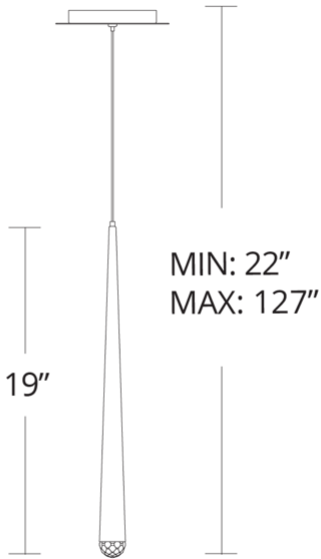

FEATURES

- Driver installed within the Junction Box, driver dimension: 2.8" x 1.3" x 1.2"
- Hand-cut faceted K2 crystal
- Thin powered aircraft cables provide an ultra clean look for adjustable suspension height

SPECIFICATIONS

Rated Life	50000 Hours
Standards	ETL, cETL, Damp Location Listed
Input	120-277V, 50/60Hz
Driver Dimension	2.8" x 1.3" x 1.2"
Dimming	ELV
Color Temp	3500K
CRI	90
Construction	Steel body with crystal diffuser

PD-41719

REPLACEMENT PARTS

RPL-GLA-41719 - Glass

Model & Size	Color Temp	Finish	LED Watts	LED Lumens	Delivered Lumens
PD-41719 19"	3500K	AB Aged Brass	7.3W	595	511
	3500K	BK Black	7.3W	595	511
	3500K	PN Polished Nickel	7.3W	595	511

REPLACEMENT PARTS

RPL-GLA-41719 - Glass

PD-41728

Model & Size	Color Temp	Finish	LED Watts	LED Lumens	Delivered Lumens
PD-41728 28"	3500K	AB Aged Brass	7.3W	595	511
	3500K	BK Black	7.3W	595	511
	3500K	PN Polished Nickel	7.3W	595	511