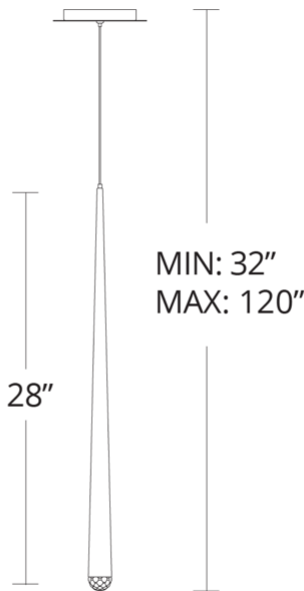

SPECIFICATIONS

Rated Life	50000 Hours
Standards	ETL, cETL, Damp Location Listed
Input	120-277V, 50/60Hz
Driver Dimension	2.8" x 1.3" x 1.2"
Dimming	ELV
Color Temp	3500K
CRI	90
Construction	Steel body with crystal diffuser

PD-41719

REPLACEMENT PARTS

RPL-GLA-41719 - Glass

Model & Size	Color Temp	Finish	LED Watts	LED Lumens	Delivered Lumens
PD-41719 19"	3500K	AB Aged Brass	7.3W	595	511
	3500K	BK Black	7.3W	595	511
	3500K	PN Polished Nickel	7.3W	595	511

FEATURES

- Driver installed within the Junction Box, driver dimension: 2.8" x 1.3" x 1.2"
- Hand-cut faceted K2 crystal
- Thin powered aircraft cables provide an ultra clean look for adjustable suspension height

REPLACEMENT PARTS

RPL-GLA-41719 - Glass

PD-41728

Model & Size	Color Temp	Finish	LED Watts	LED Lumens	Delivered Lumens
PD-41728 28"	3500K	AB Aged Brass	7.3W	595	511
	3500K	BK Black	7.3W	595	511
	3500K	PN Polished Nickel	7.3W	595	511