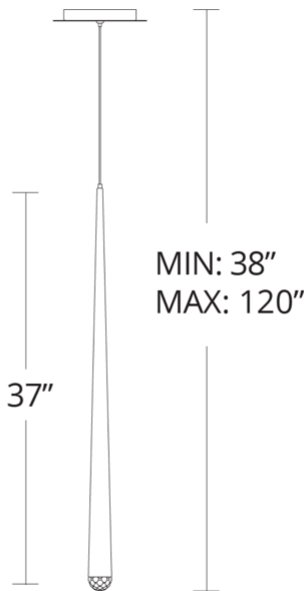

SPECIFICATIONS

Rated Life	50000 Hours
Standards	ETL, cETL, Damp Location Listed
Input	120-277V, 50/60Hz
Driver Dimension	2.8" x 1.3" x 1.2"
Dimming	ELV
Color Temp	3500K
CRI	90
Construction	Steel body with crystal diffuser

REPLACEMENT PARTS

RPL-GLA-41719 - Glass

PD-41728

Model & Size	Color Temp	Finish	LED Watts	LED Lumens	Delivered Lumens
PD-41728 28"	3500K	AB Aged Brass	7.3W	595	511
	3500K	BK Black	7.3W	595	511
	3500K	PN Polished Nickel	7.3W	595	511

FEATURES

- Driver installed within the Junction Box, driver dimension: 2.8" x 1.3" x 1.2"
- Hand-cut faceted K2 crystal
- Thin powered aircraft cables provide an ultra clean look for adjustable suspension height

REPLACEMENT PARTS

RPL-GLA-41719 - Glass

PD-41737

Model & Size	Color Temp	Finish	LED Watts	LED Lumens	Delivered Lumens
PD-41737 37"	3500K	AB Aged Brass	7.3W	595	511
	3500K	BK Black	7.3W	595	511
	3500K	PN Polished Nickel	7.3W	595	511