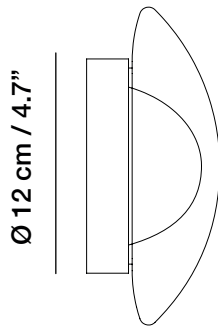

LED GX53
6 W / 220-240 V / 50-60 Hz

Bombilla incluida / Bulb included /
Ampoule incluse / Glühbirne enthalten

Medidas / Measures / Measurements / Mittengun

Ø 17 cm / 6.7"

Ø 12 cm / 4.7"

8 cm / 3.1"