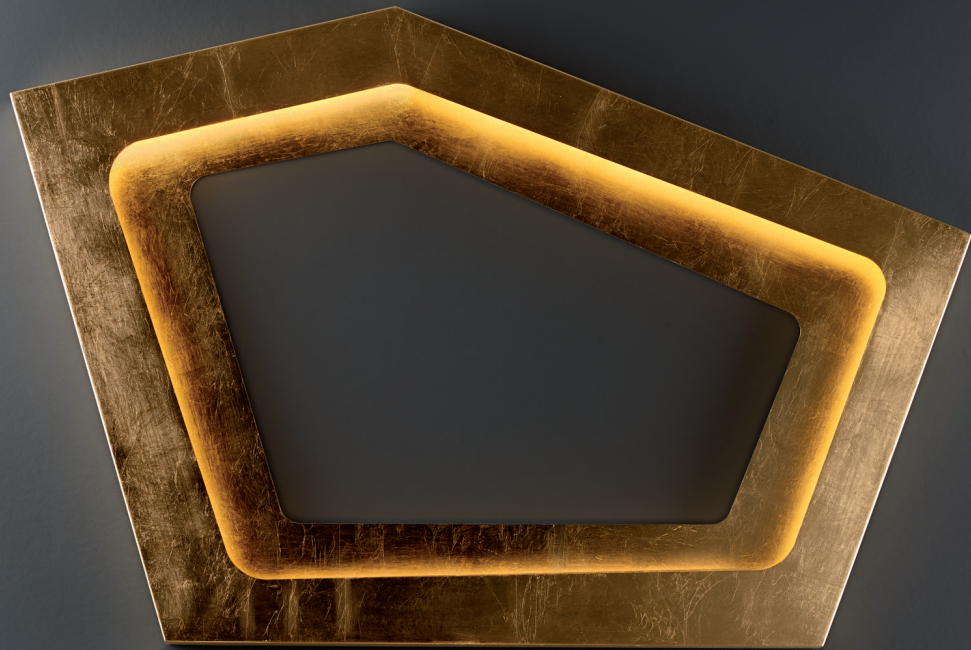

NURA WALL LAMP

CARPYEN
BARCELONA

Carpylum70 S.L.
C/ Pere IV 78-84 E-08005 Barcelona
T +34 93 320 99 90

Spain: comercial@carpyen.com
Export: export@carpyen.com
Special project: antony@carpyen.com