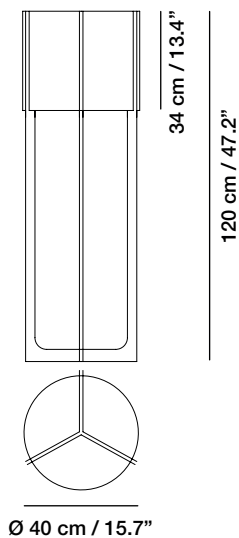

Medidas / Measures / Measurements / Mittengun

NIRVANA TABLE LAMP

CARPYEN
BARCELONA

Carpellum70 S.L.
C/ Pere IV 78-84 E-08005 Barcelona
T +34 93 320 99 90

Spain: comercial@carpyen.com
Export: export@carpyen.com
Special project: antony@carpyen.com