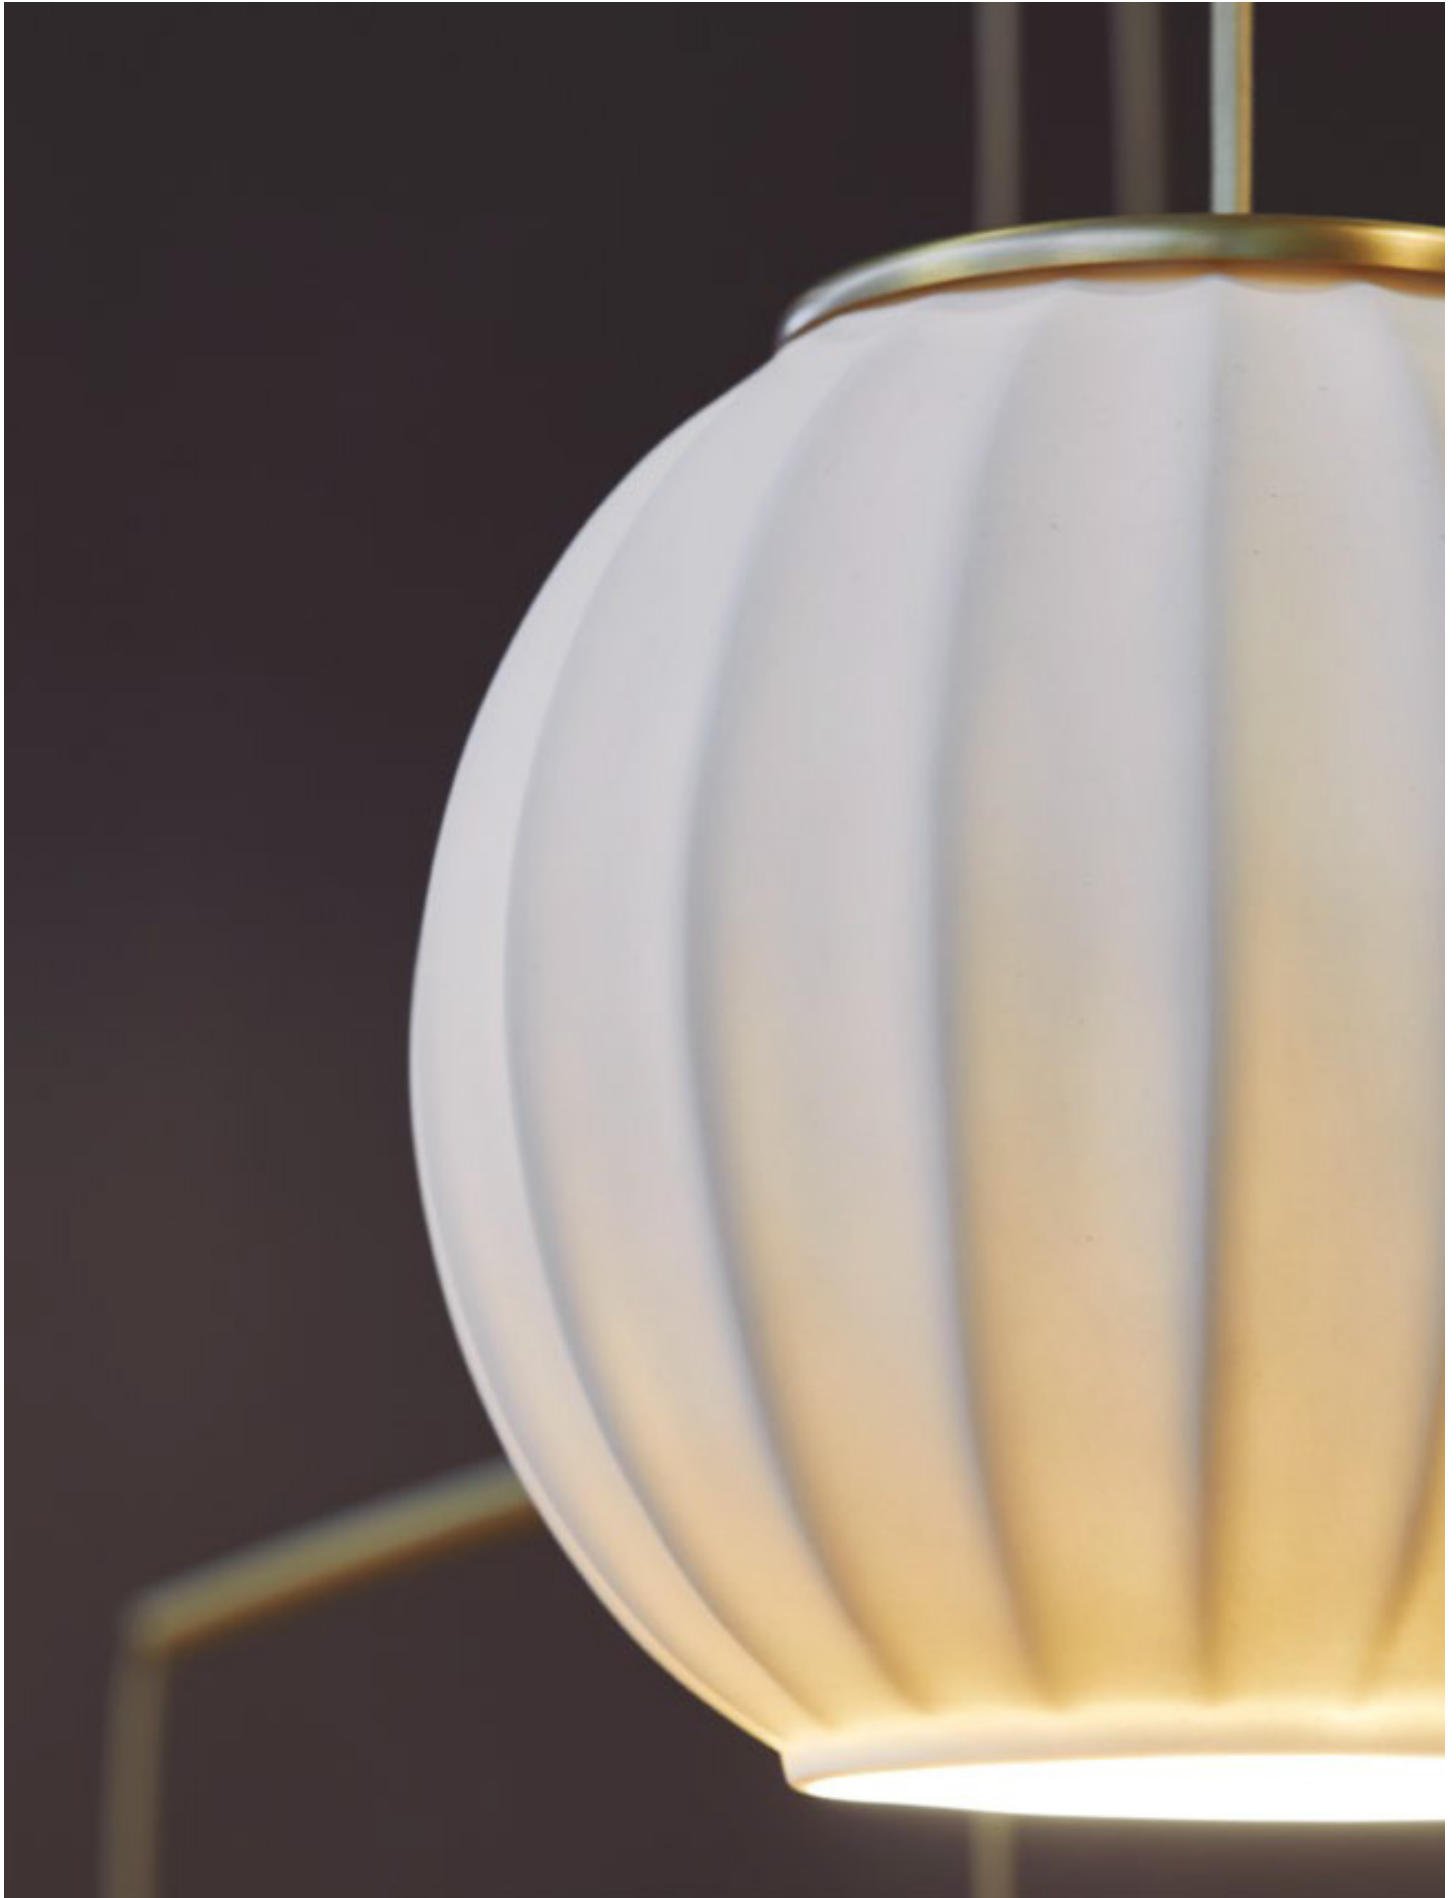

MEI SUSPENSION LAMP

CARPYEN
BARCELONA

Caryellum70 S.L.
C/ Pere IV 78-84 E-08005 Barcelona
T +34 93 320 99 90

Spain: comercial@carpyen.com
Export: export@carpyen.com
Special project: antony@carpyen.com