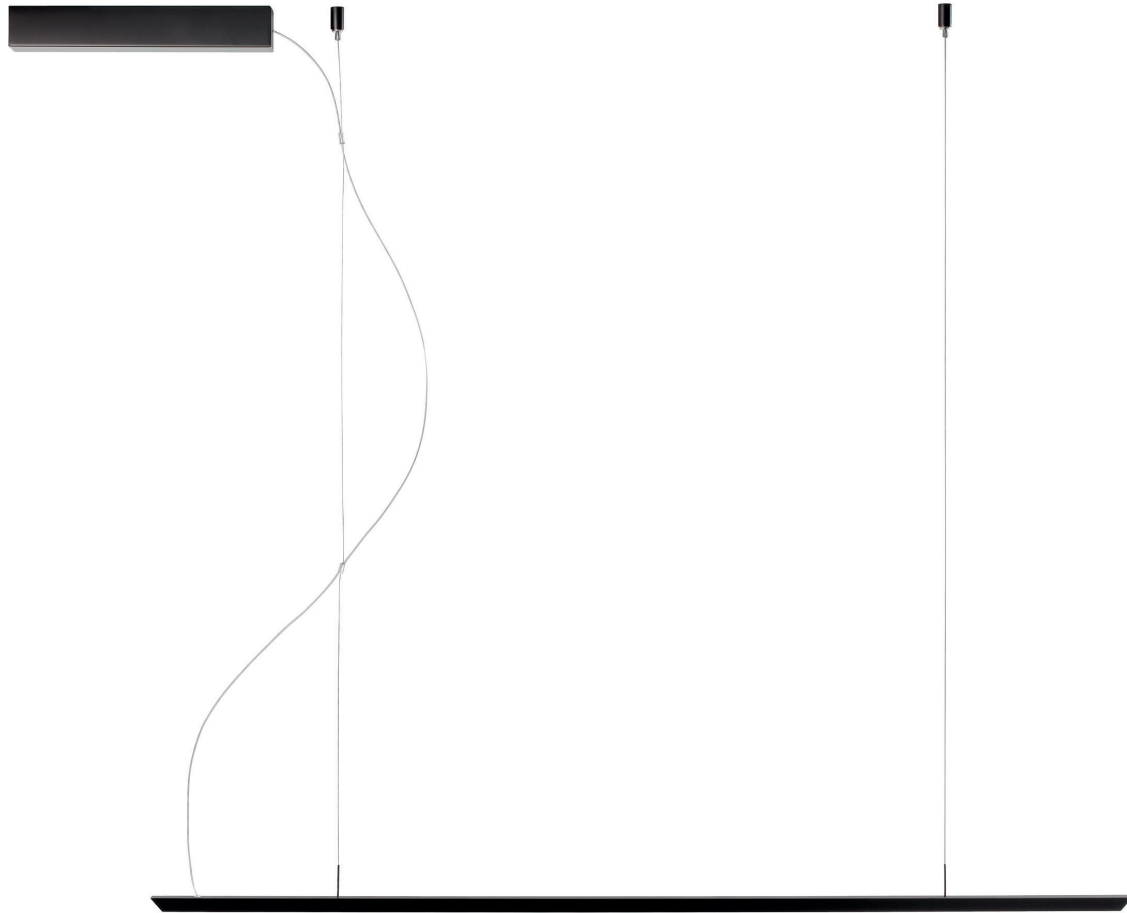

LINEAL SUSPENSION LAMP