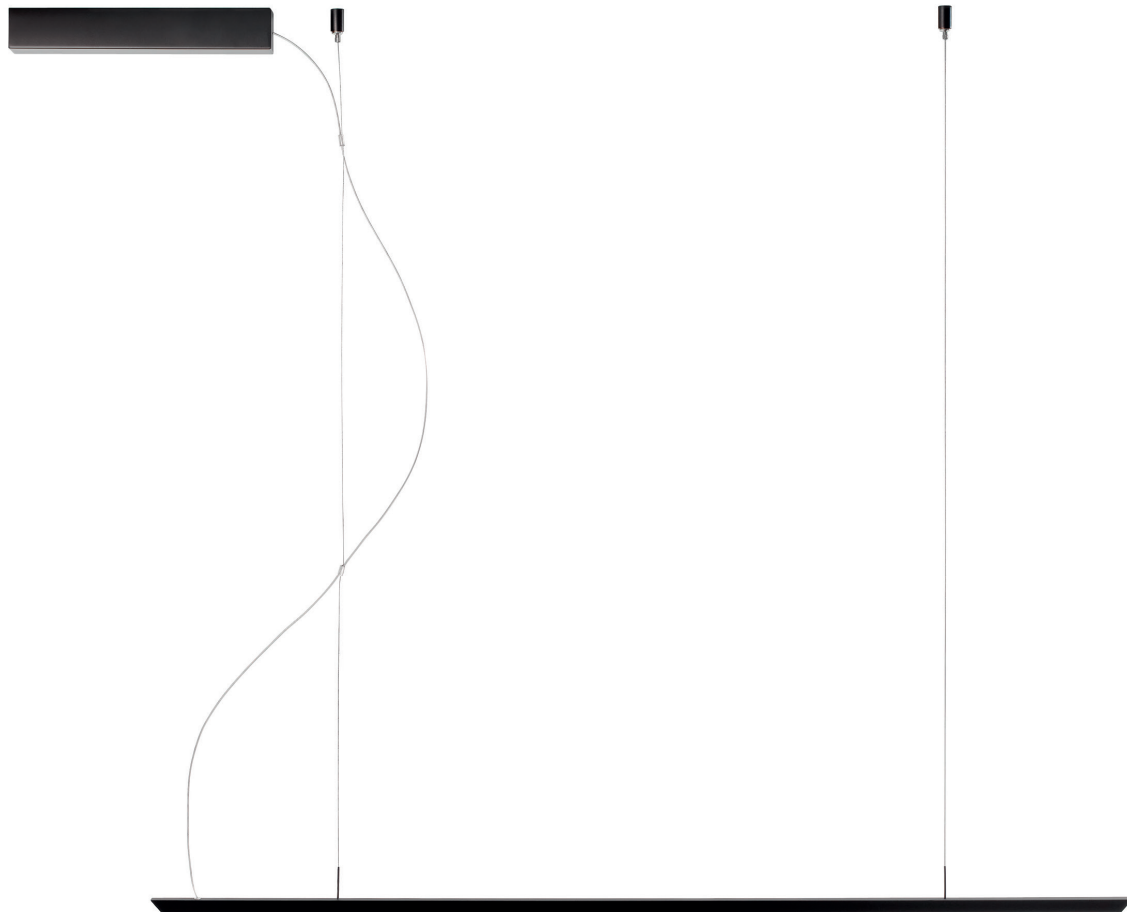

LINEAL SUSPENSION LAMP