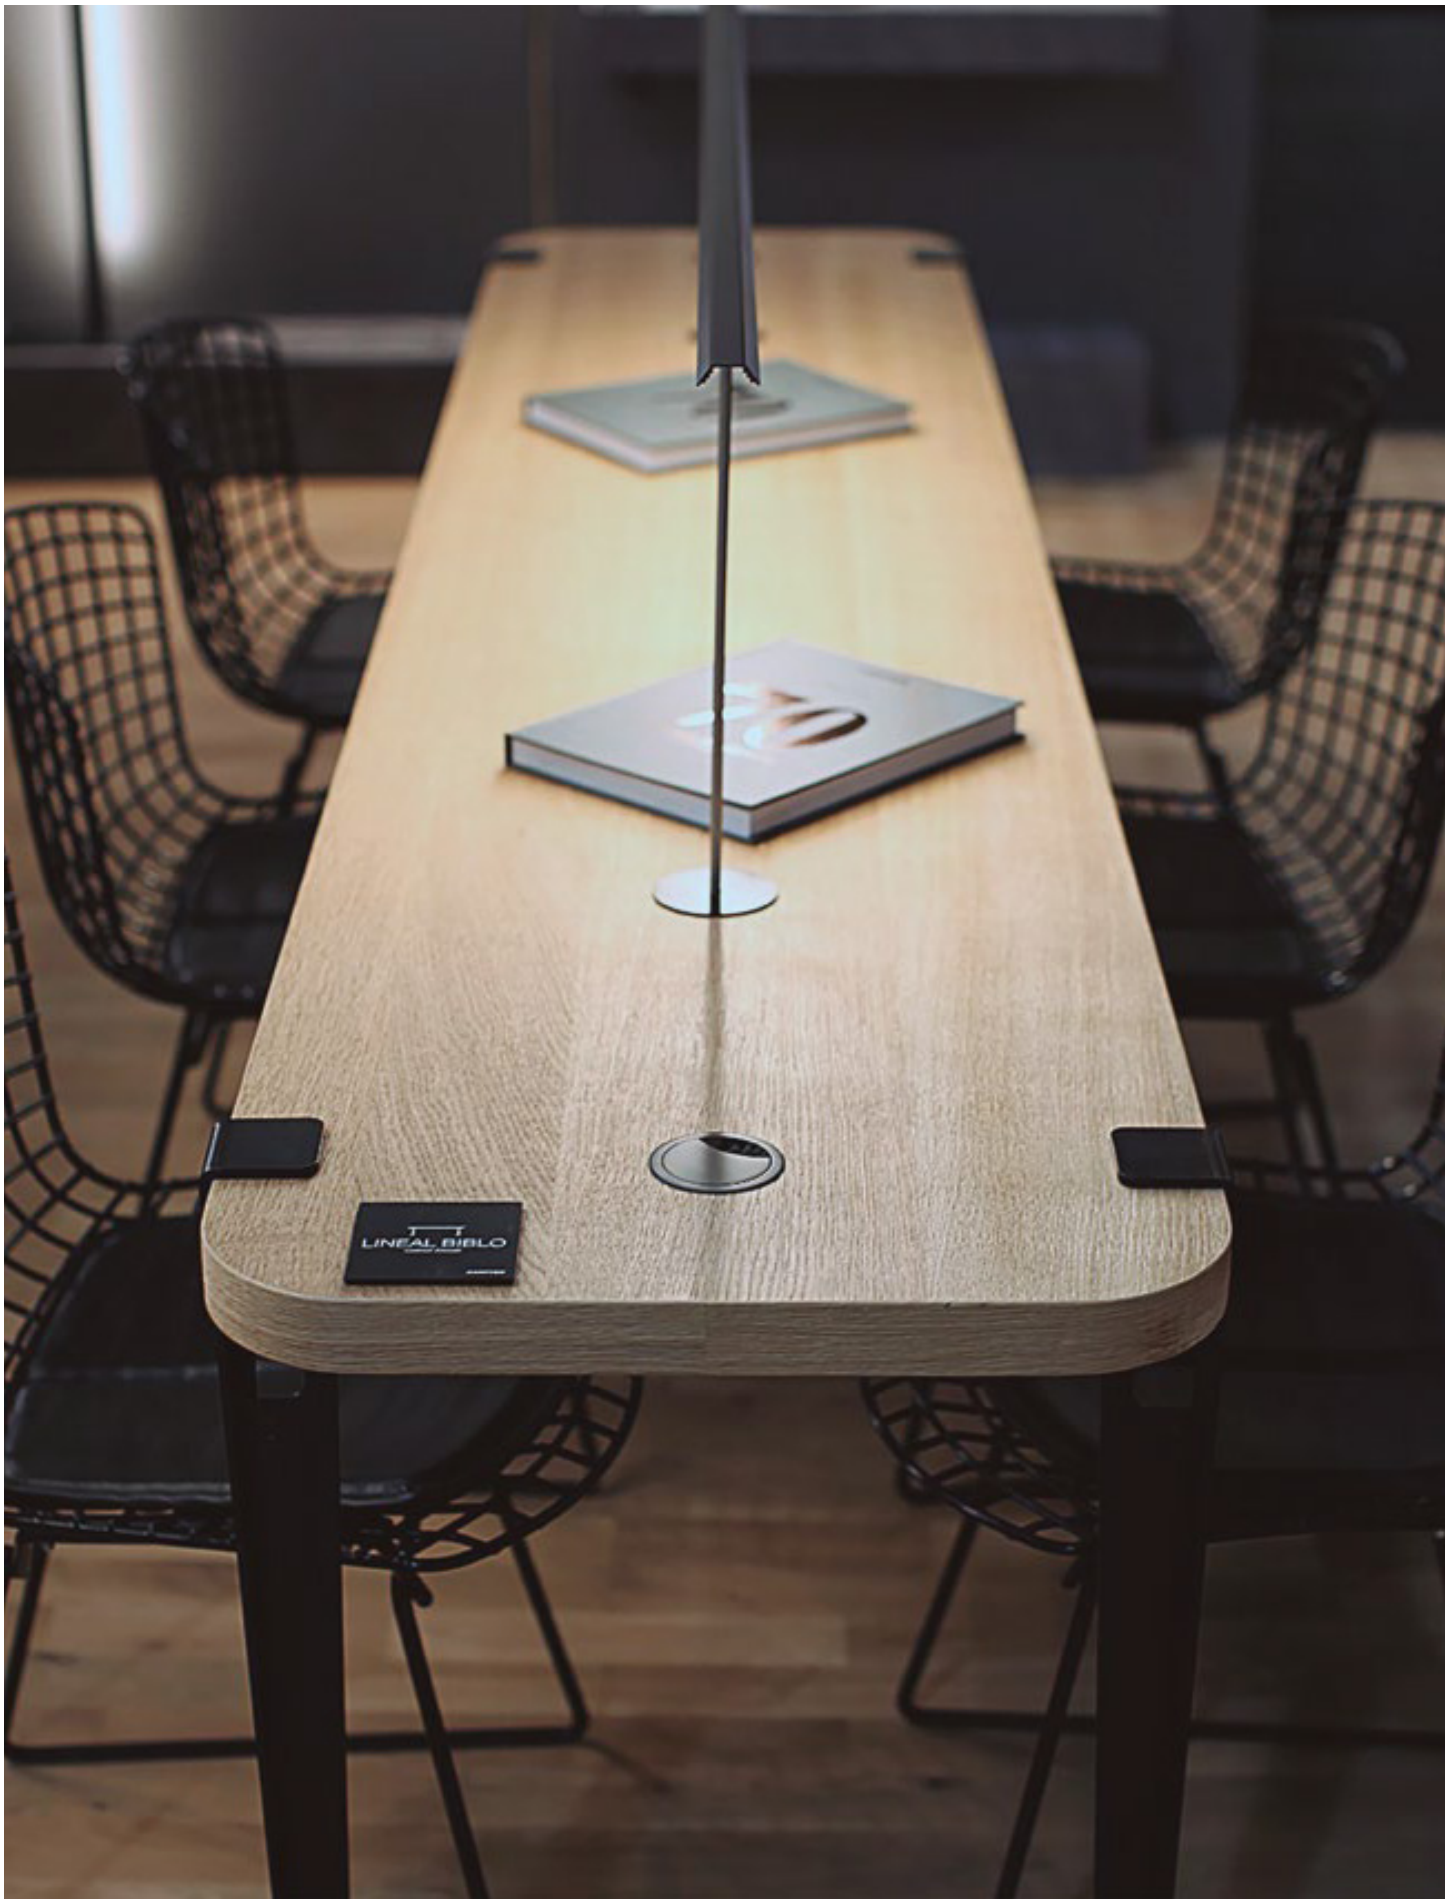

LINEAL BIBLO

CARPYEN
BARCELONA

Carpylum70 S.L.
C/ Pere IV 78-84 E-08005 Barcelona
T +34 93 320 99 90

Spain: comercial@carpyen.com
Export: export@carpyen.com
Special project: antony@carpyen.com