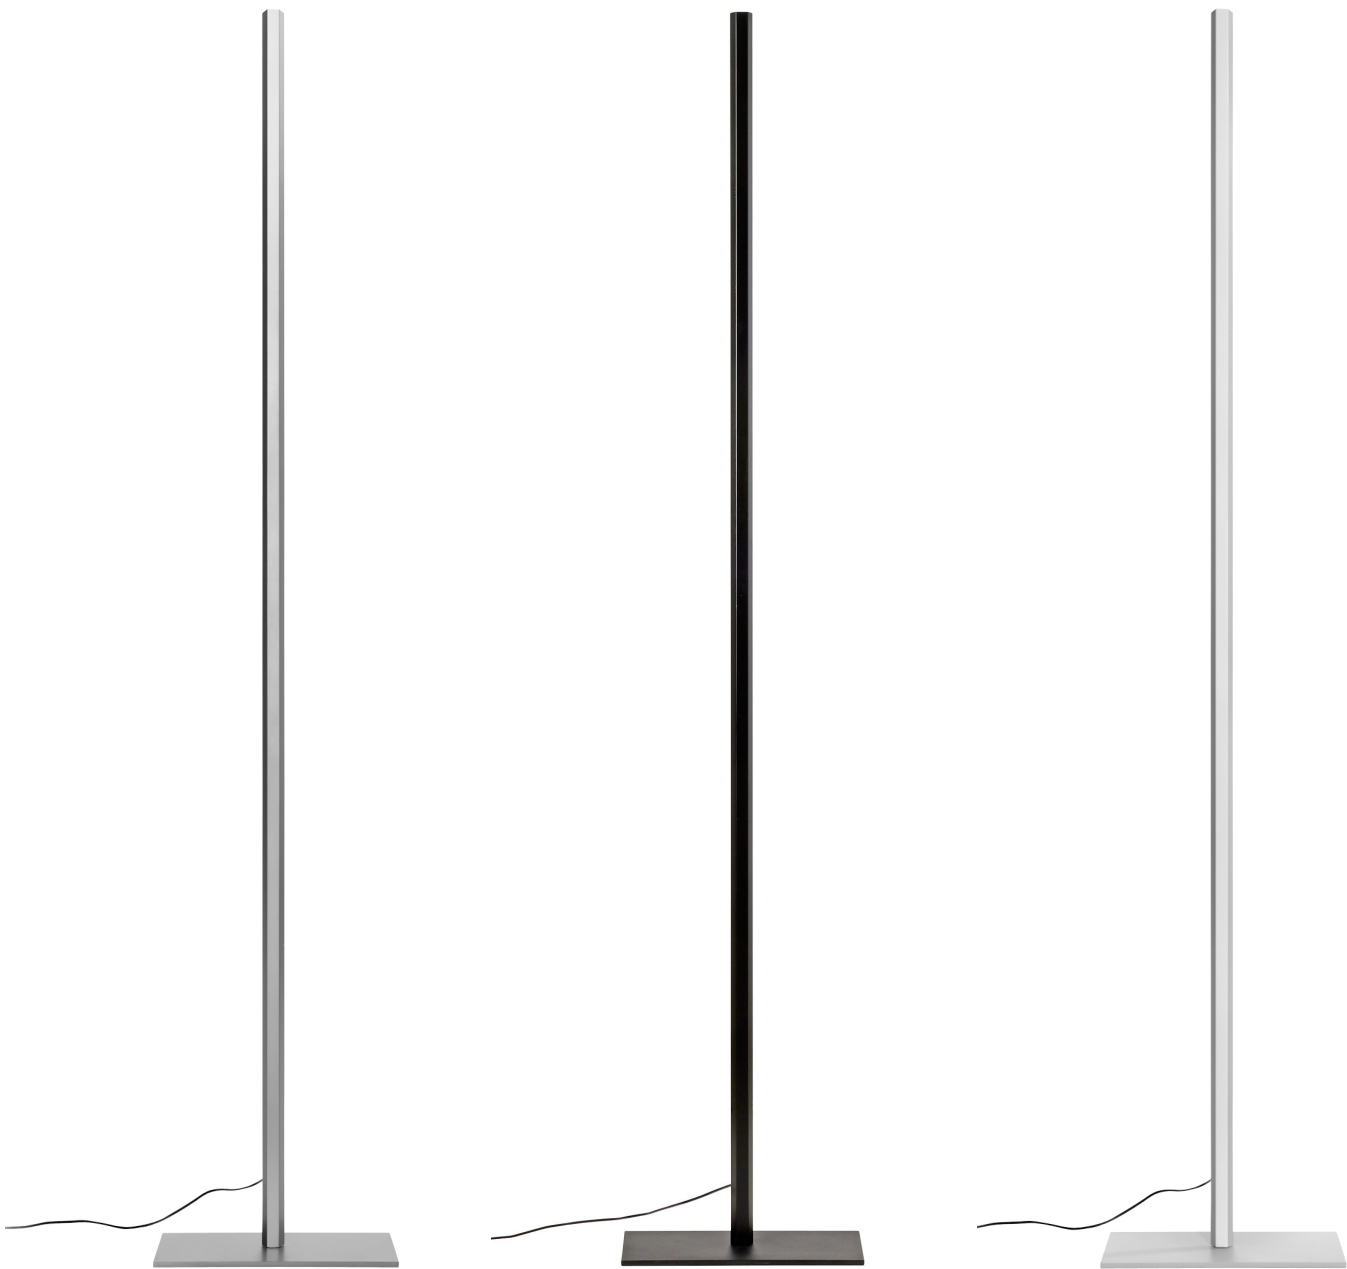

LINEAL FLOOR LAMP

CARPYEN
BARCELONA

Carpylum70 S.L.
C/ Pere IV 78-84 E-08005 Barcelona
T +34 93 320 99 90

Spain: comercial@carpyen.com
Export: export@carpyen.com
Special project: antony@carpyen.com