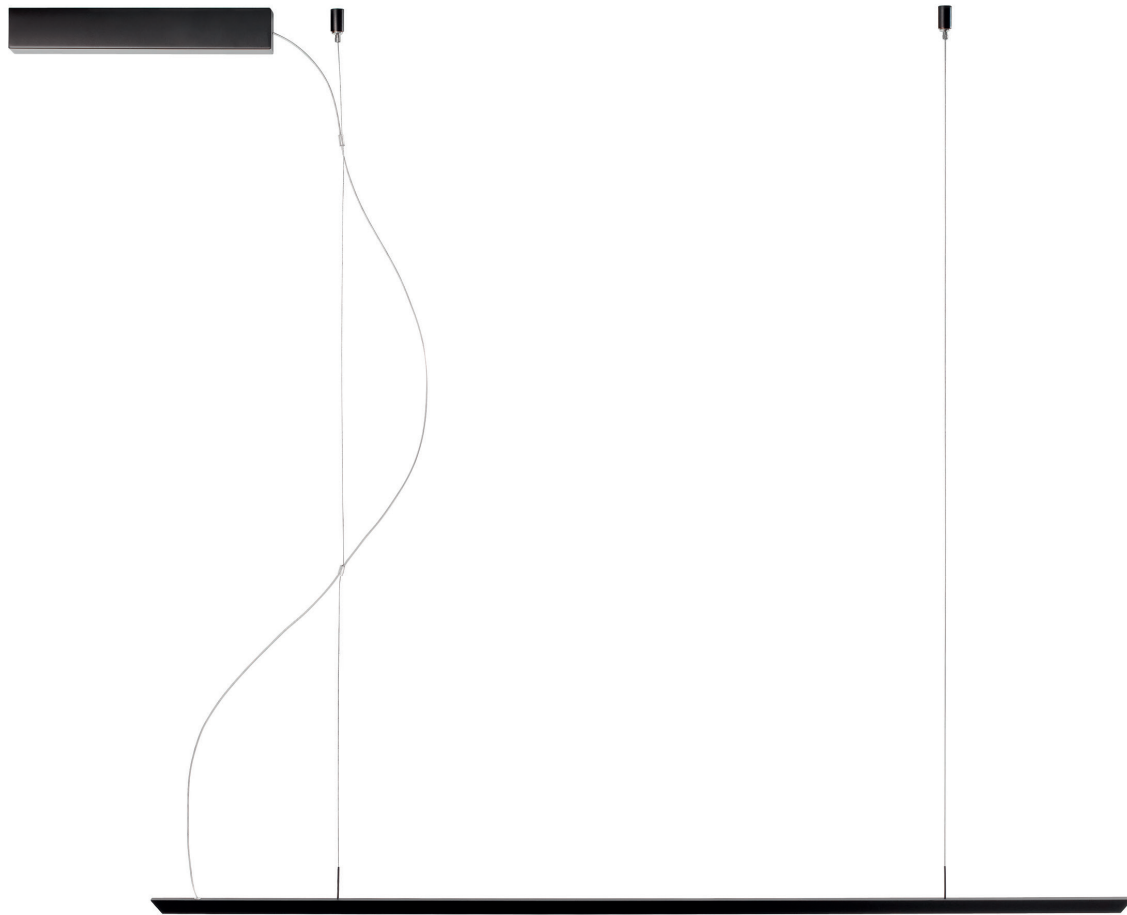

LINEAL SUSPENSION LAMP