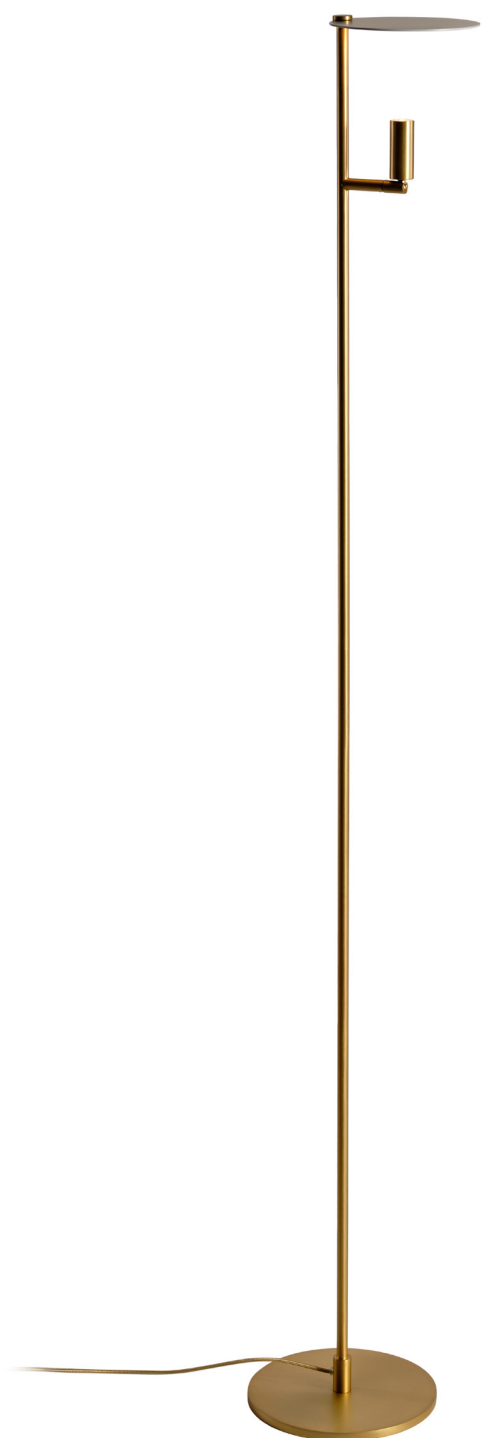

KELLY

JORDI
VECIANA
2019

CARPYEN
BARCELONA

Carpylum70 S.L.
C/ Pere IV 78-84 E-08005 Barcelona
T +34 93 320 99 90

Spain: comercial@carpyen.com
Export: export@carpyen.com
Special project: antony@carpyen.com