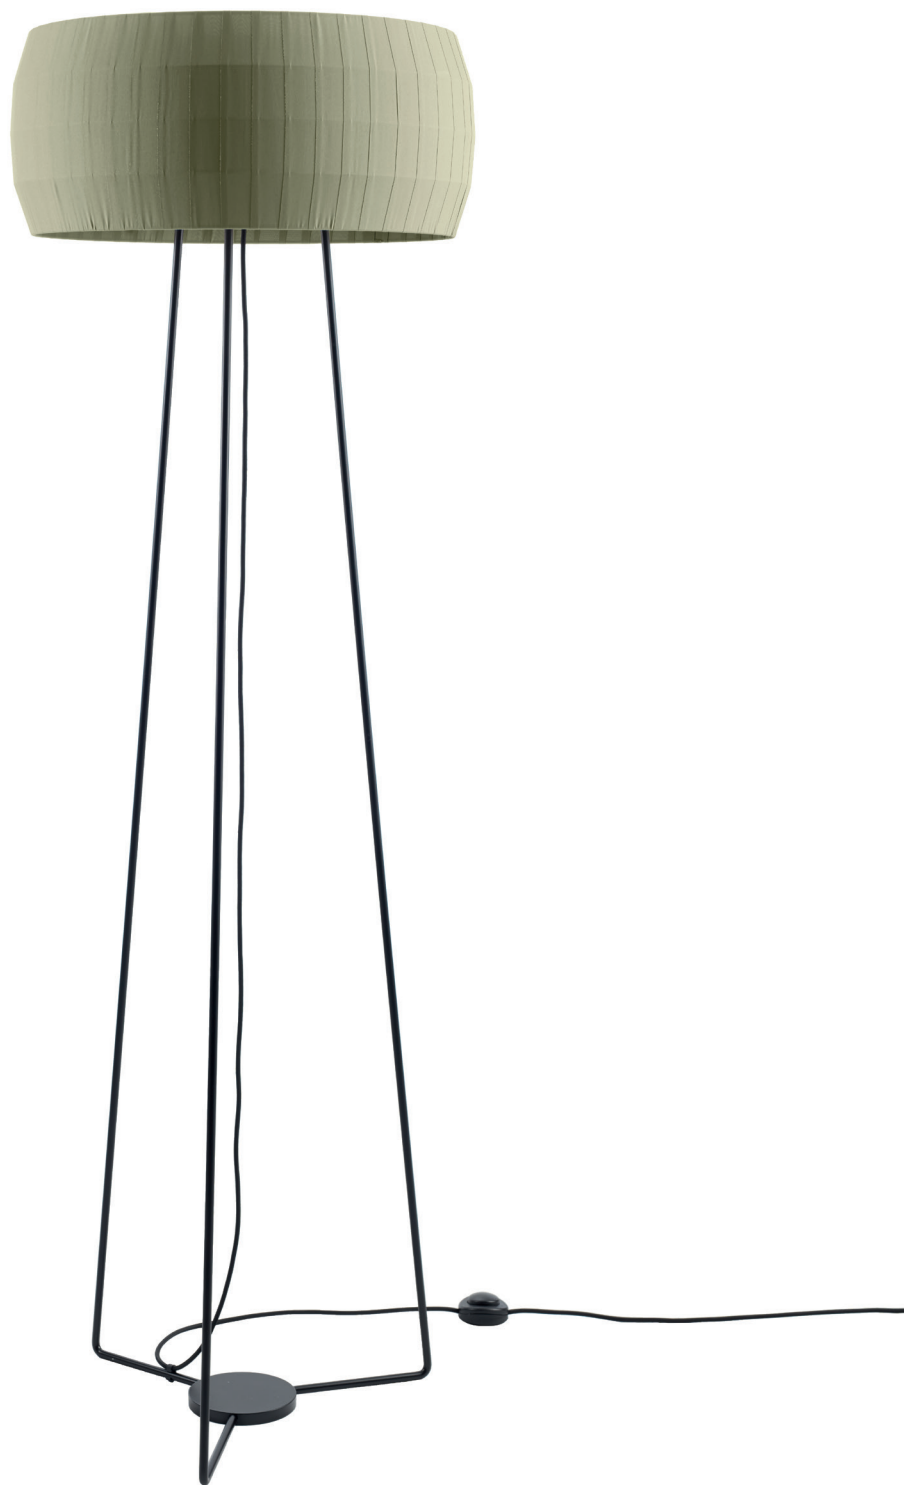

ISAMU FLOOR LAMP

CARPYEN
BARCELONA

Carpellum70 S.L.
C/ Pere IV 78-84 E-08005 Barcelona
T +34 93 320 99 90

Spain: comercial@carpyen.com
Export: export@carpyen.com
Special project: antony@carpyen.com