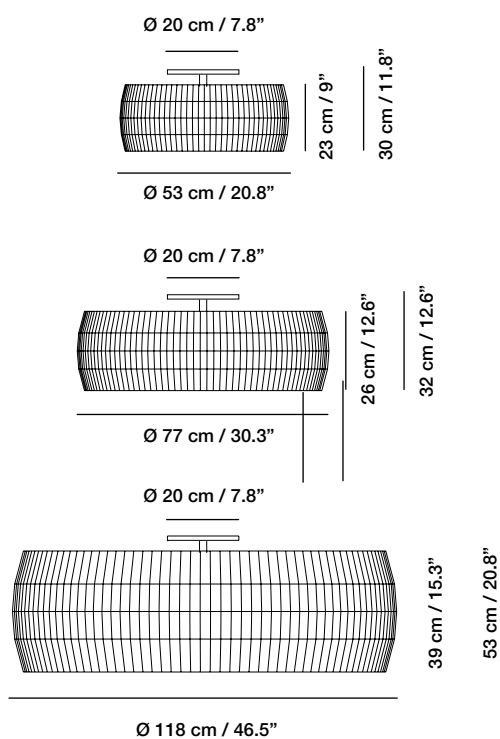

Medidas / Measures / Measurements / Mittengun