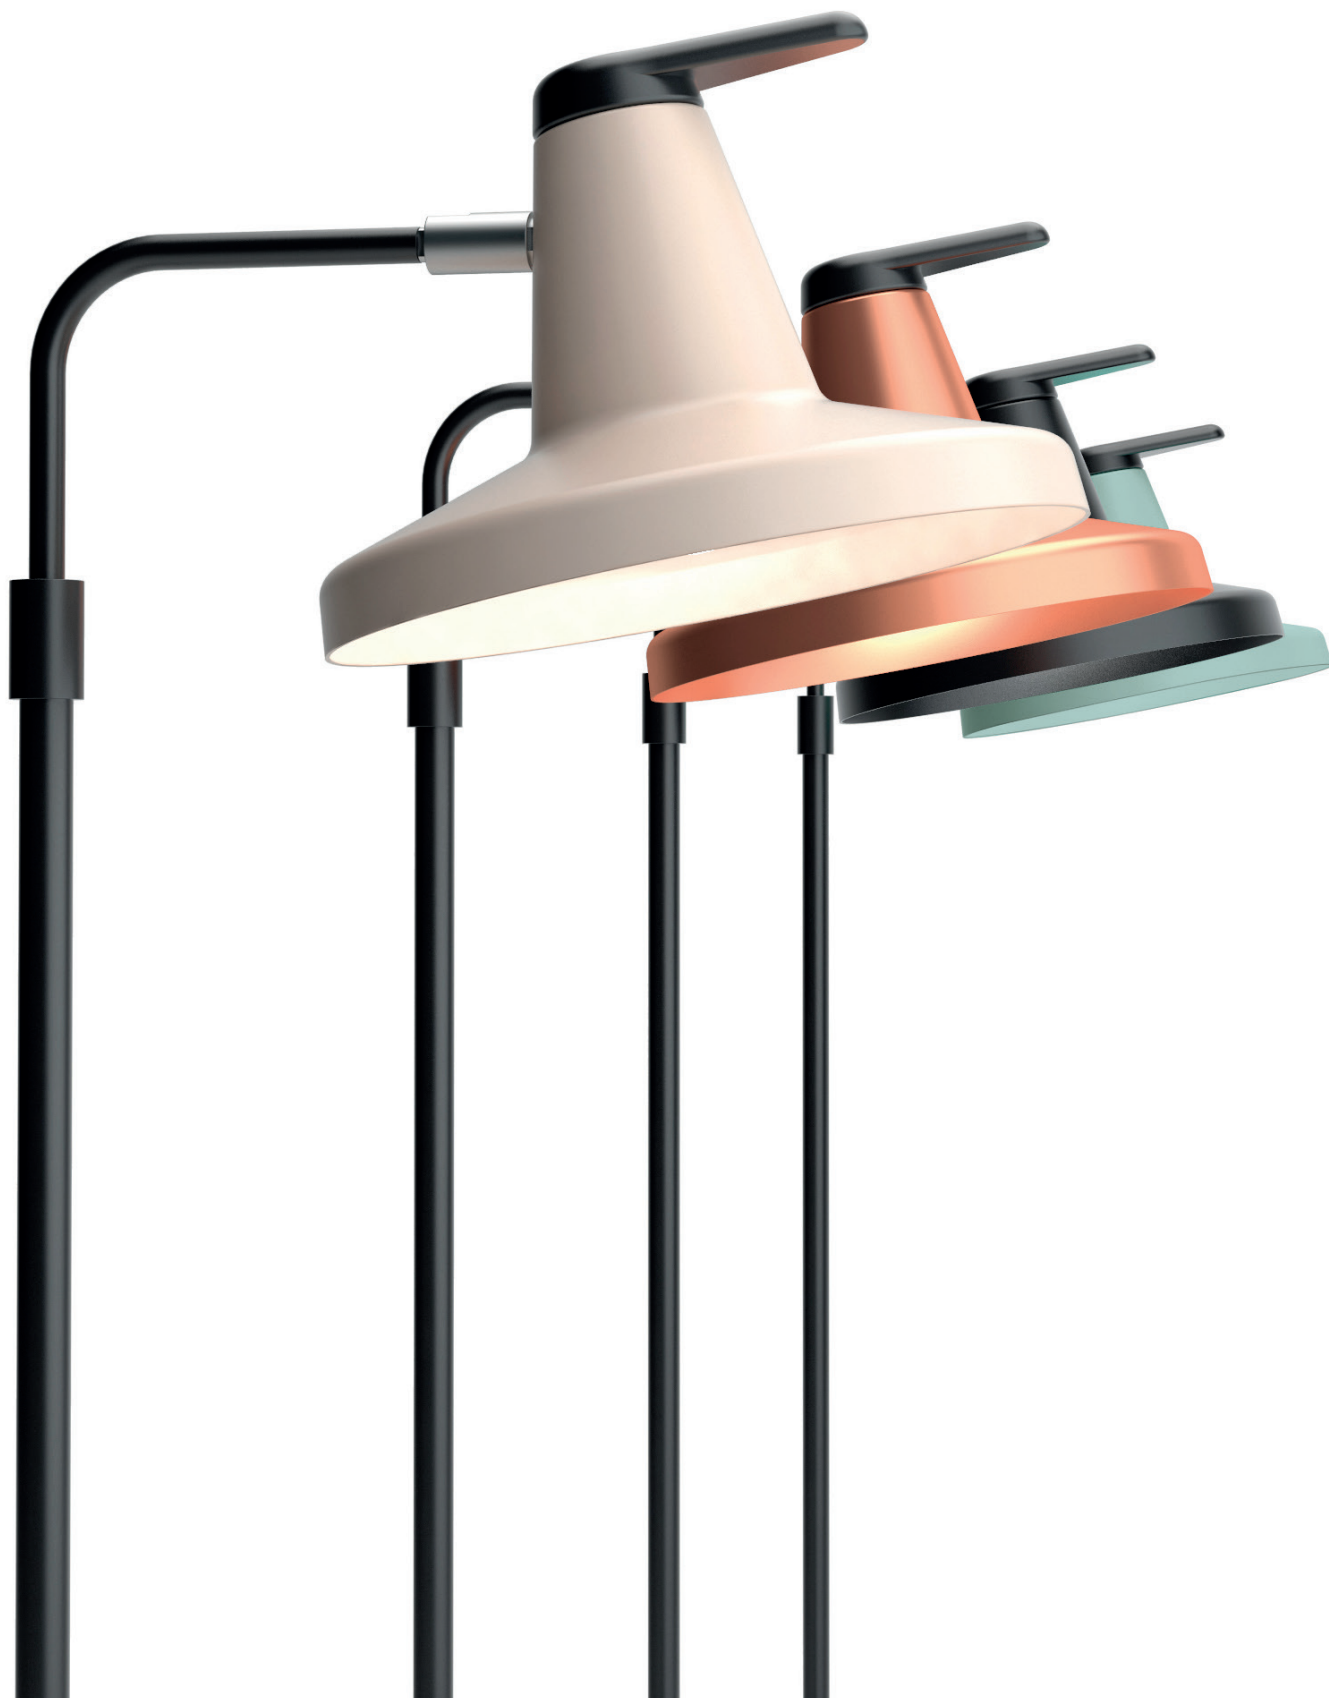

GARÇON FLOOR LAMP

CARPYEN
BARCELONA

Carpylum70 S.L.
C/ Pere IV 78-84 E-08005 Barcelona
T +34 93 320 99 90

Spain: comercial@carpyen.com
Export: export@carpyen.com
Special project: antony@carpyen.com