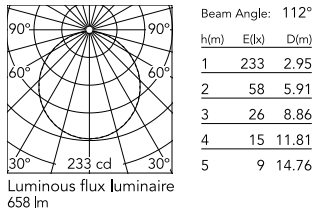

Physical

Color	Black/Black Lava
Orientation	Adjustable
Transversal tilting (°)	270
Cord color	Black
Cord length (in)	232,3
Net weight (lb)	22.05
IP internal	65

Download

[Family spec sheet](#)  ZIP

[Mounting instructions](#)  ZIP

Photometric Files

[LDT / IES](#)  LDT

Schematic light drawing

Photometric

Lighting type	Direct
Light distribution	Symmetric
CCT (K)	3000
CRI>	80
Beam angle C0-180 (°)	110
Beam angle C90-270 (°)	110

Electrical