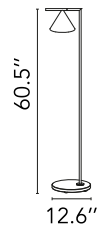

FLOS

F011A32FU30 Black/Black Lava

Captain Flint Outdoor H 1537 mm Black/Black Lava

Designed by Michael Anastassiades

LED - LED array - 9.5W - 658lm - 3000K - CRI> 80 - Beam° 110

Are you a professional and your project needs consulting and support?

[BOOK AN APPOINTMENT](#)

Main specifications

Mounting	Floor
Environments	Outdoor wet location
Light Source Type	LED
LED type	LED array
Lamp category	LED
Ilcos	No
Number of heads	1
Power (W)	9.5
System power (W)	11
System flux (lm)	658

Physical

Color	Black/Black Lava
Orientation	Adjustable
Transversal tilting (°)	270
Cord color	Black
Cord length (in)	232,3
Net weight (lb)	22.05
IP internal	65

Download

[Family spec sheet](#)  ZIP

[Mounting instructions](#)  ZIP