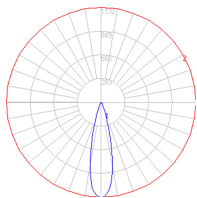

Dimensions

4 9/16"
11.6 cm

Packaging

1 Box

1 x 13-7/8" x 8-9/16" x 10-5/16" / 5.22 lbs - 35 cm x 21.5 cm x 26 cm / 2.37 kg

Light distribution

Direct

Red = Max Cd. Through Vertical plane

Blue = Max Cd. Through Horizontal plane

Luminaire weight

3.73 lbs / 1.69 kg

Warranty

5 year limited warranty