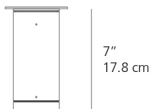

Dimensions

4 9/16"
11.6 cm

Packaging

1 Box

1 x 13-7/8" x 8-9/16" x 10-5/16" / 5.22 lbs - 35 cm x 21.5 cm x 26 cm / 2.37 kg

Light distribution

Direct

Red = Max Cd. Through Vertical plane