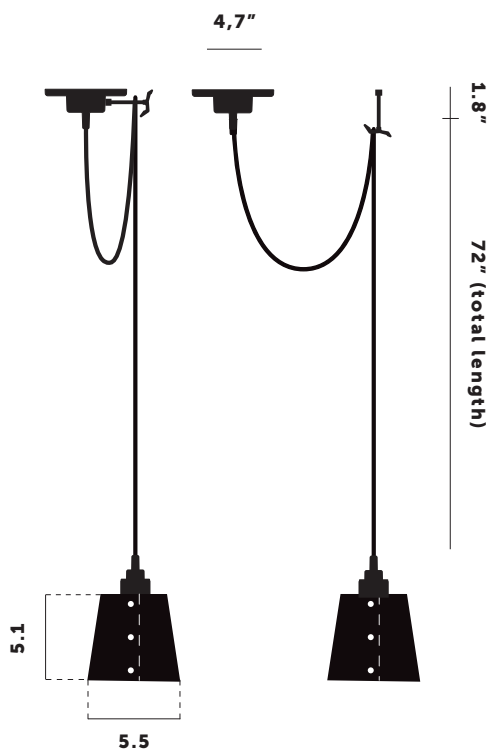

BUSTER + PUNCH

LONDON

HOOKED 1.0 / SMALL

TECH SPEC

HOOKED 1.0 / SMALL

A ceiling light made from solid metal with matt rubber detailing. The light comes with a small powder coated metal shade, choose between finishes *stone* and *graphite*. The pendant length can be adjusted and hooked onto a solid metal hook.

busterandpunch.us
info@busterandpunch.us

BUSTER + PUNCH

LONDON

HOOKED 1.0 / SMALL

SPECIFICATIONS:

E26 / 110-120V / Dry locations
 Max 40W type A bulb
 Bulb sold separately
 1 x small shade
 Suitable for both 3.5 and 4" junction boxes
 Ceiling mount only
 cULus approved