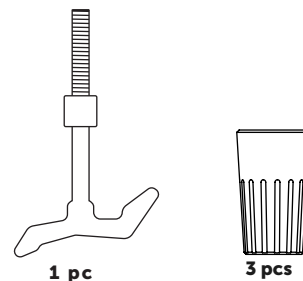

BUSTER + PUNCH

LONDON

HOOKED 1.0 / SMALL

TECH SPEC

HOOKED 1.0 / SMALL

A ceiling light made from solid metal with matt rubber detailing. The light comes with a small powder coated metal shade, choose between finishes *stone* and *graphite*. The pendant length can be adjusted and hooked onto a solid metal hook.

busterandpunch.us
info@busterandpunch.us

BUSTER + PUNCH

LONDON

HOOKED 1.0 / SMALL

SPECIFICATIONS:

E26 / 110-120V / Dry locations
 Max 40W type A bulb
 Bulb sold separately
 1 x small shade
 Suitable for both 3.5 and 4" junction boxes
 Ceiling mount only
 cULus approved

FINISH

-  Graphite / Steel
-  Graphite / Brass
-  Graphite / Smoked Bronze
-  Stone / Steel
-  Stone / Brass
-  Stone / Smoked Bronze

72" INCH CABLE

- NHK-19488**
- NHK-18480**
- NHK-20484**
- NHK-23489**
- NHK-25481**
- NHK-24485**

ALSO INCLUDED:

1x solid metal hook
 3x wire nuts

CARE INSTRUCTIONS

Wipe with damp cloth with no loose hairs, avoid using any chemicals. Please note all finishes are prone to aging.