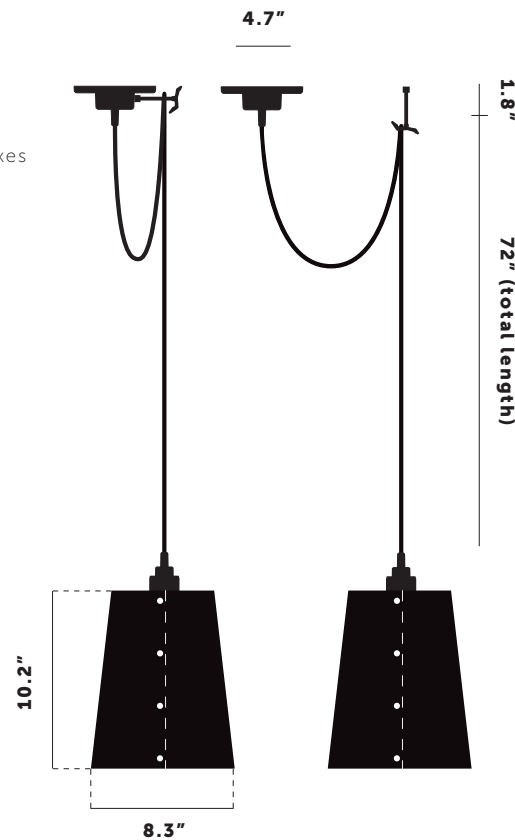

BUSTER + PUNCH

LONDON

HOOKED 1.0 / LARGE

TECH SPEC

HOOKED 1.0 / LARGE

A ceiling light made from solid metal with matt rubber detailing. The light comes with a large powder coated metal shade, choose between finishes *stone* and *graphite*. The pendant length can be adjusted and hooked onto a solid metal hook.

busterandpunch.us
info@busterandpunch.us

BUSTER + PUNCH

LONDON

HOOKED 1.0 / LARGE

SPECIFICATIONS:

E26 / 110-120V / Dry locations
 Max 40W type A bulb
 Bulb sold separately
 1 x large shade
 Suitable for both 3.5 and 4" junction boxes
 Ceiling mount only
 cULus approved