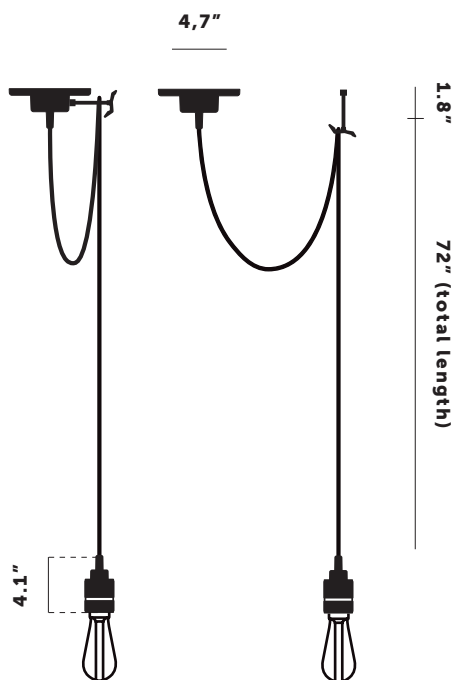

**BUSTER + PUNCH**  
LONDON

**HOOKED 1.0 / NUDE**  
TECH SPEC

**HOOKED 1.0 / NUDE**

A ceiling light made from solid metal with matt rubber detailing.

The pendant length can be adjusted and hooked onto a solid metal hook.  
Buster + Punch offers a range of light bulbs that look great with this light and are sold separately.

## HOOKED 1.0 / NUDE

**SPECIFICATIONS:**

E26 / 110-120V / Dry locations  
 Max 40W type A bulb  
 Bulb sold separately  
 Suitable for both 3.5 and 4" junction boxes  
 Ceiling mount only  
 cULus approved