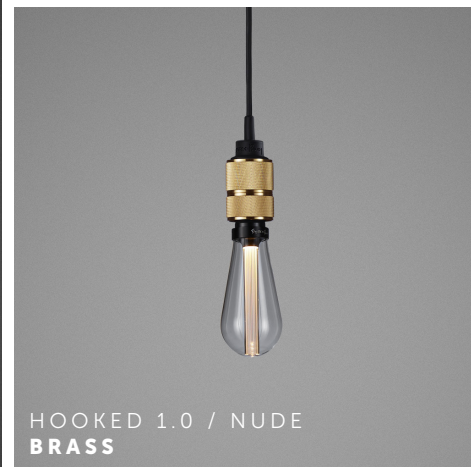

**BUSTER + PUNCH**  
LONDON

**HOOKED 1.0 / NUDE**  
TECH SPEC

**HOOKED 1.0 / NUDE**

A ceiling light made from solid metal with matt rubber detailing.

The pendant length can be adjusted and hooked onto a solid metal hook.  
Buster + Punch offers a range of light bulbs that look great with this light and are sold separately.

## HOOKED 1.0 / NUDE

**SPECIFICATIONS:**

E26 / 110-120V / Dry locations  
 Max 40W type A bulb  
 Bulb sold separately  
 Suitable for both 3.5 and 4" junction boxes  
 Ceiling mount only  
 cULus approved