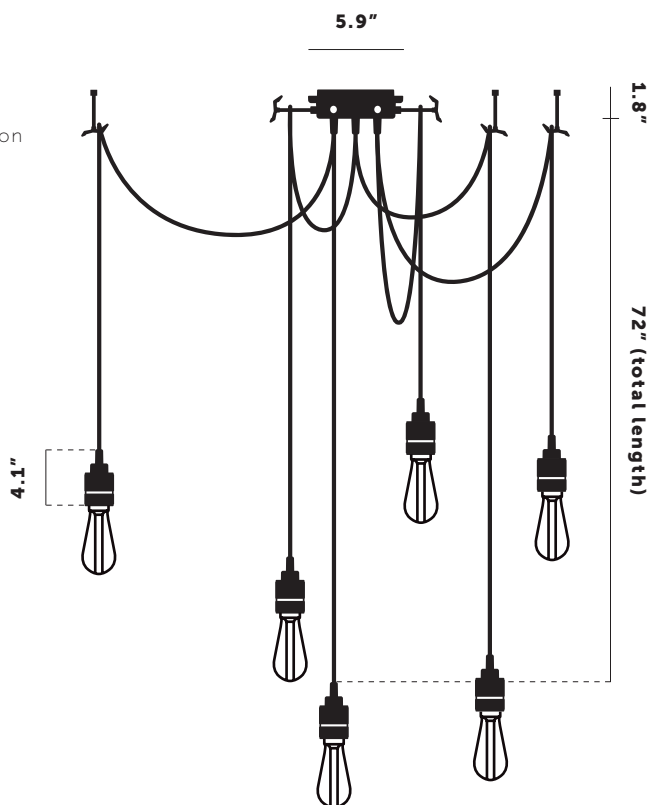

## HOOKED 6.0 / NUDE

**SPECIFICATIONS:**

E26 / 110-120V / Dry locations  
 Max 6 x 40W type A bulbs  
 Bulbs sold separately  
 Suitable for both 3.5 and 4" junction boxes  
 Ceiling mount only  
 cULus approved