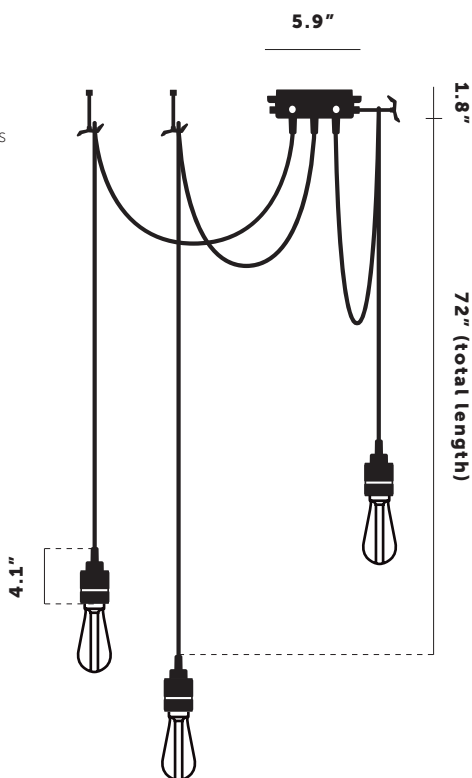

## HOOKED 3.0 / NUDE

A ceiling light with three pendants and made from solid metal with matt rubber detailing. Each pendant length can be adjusted and hooked onto a solid metal hook, ensuring a unique sculptural shape. Buster + Punch offers a range of light bulbs that look great with this light and are sold separately.

## HOOKED 3.0 / NUDE

**SPECIFICATIONS:**

E26 / 110-120V / Dry locations  
 Max 3 x 40W type A bulbs  
 Bulbs sold separately  
 Suitable for both 3.5 and 4" junction boxes  
 Ceiling mount only  
 cULus approved