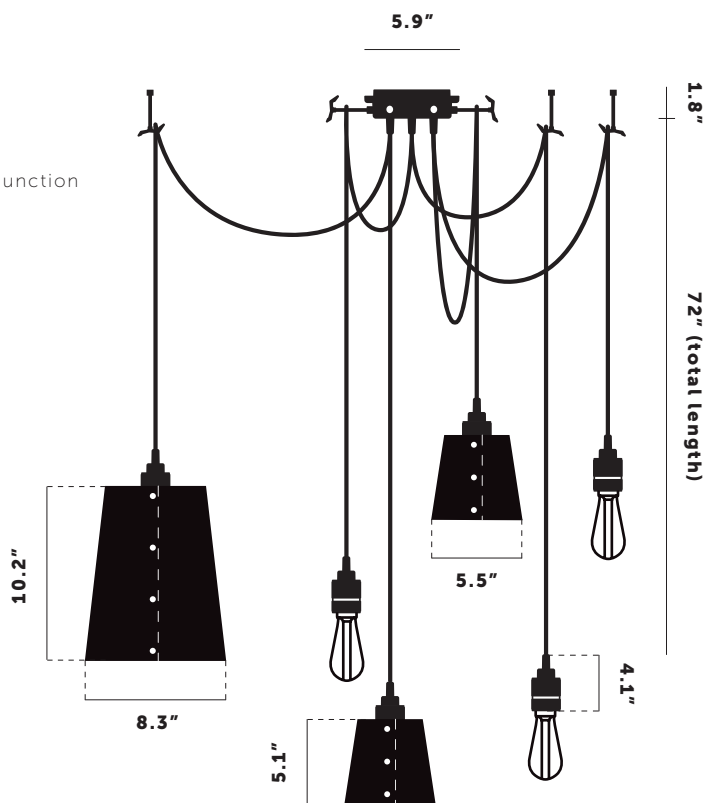

BUSTER + PUNCH

LONDON

HOOKED 6.0 / MIX

TECH SPEC

HOOKED 6.0 / MIX

A ceiling light with six pendants and made from solid metal with matt rubber detailing. Each pendant length can be adjusted and hooked onto a solid metal hook, ensuring a unique sculptural shape. The light comes with one large and two small metal light shades, finished in *stone* or *graphite* powder coating.

Buster + Punch offers a range of light bulbs that look great with this light and are sold separately.

busterandpunch.us
info@busterandpunch.us

BUSTER + PUNCH

LONDON

HOOKED 6.0 / MIX

SPECIFICATIONS:

E26 / 110-120V / Dry locations
 Max 6 x 40W type A bulbs
 Bulbs sold separately
 2 x small shade
 1 x large shade
 Suitable for both 3.5 and 4" junction boxes
 Ceiling mount only
 cULus approved