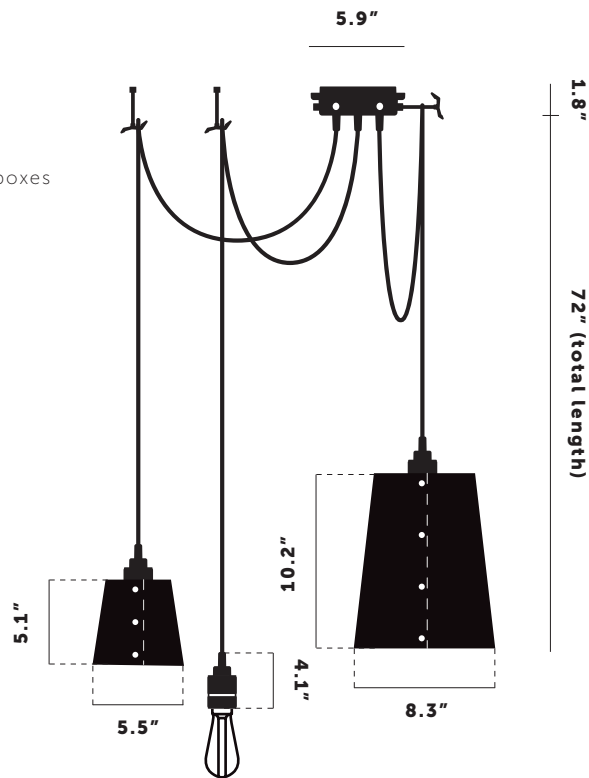

BUSTER + PUNCH

LONDON

HOOKED 3.0 / MIX

TECH SPEC

HOOKED 3.0 / MIX

A ceiling light with three pendants and made from solid metal with matt rubber detailing. Each pendant length can be adjusted and hooked onto a solid metal hook, ensuring a unique sculptural shape. The light comes with one large and one small metal light shades, finished in *stone* or *graphite* powder coating.

Buster + Punch offers a range of light bulbs that look great with this light and are sold separately.

busterandpunch.us
info@busterandpunch.us

BUSTER + PUNCH

LONDON

HOOKED 3.0 / MIX

SPECIFICATIONS:

E26 / 110-120V / Dry locations
 Max 3 x 40W type A bulbs
 Bulbs sold separately
 1 x small shade
 1 x large shade
 Suitable for both 3.5 and 4" junction boxes
 Ceiling mount only
 cULus approved