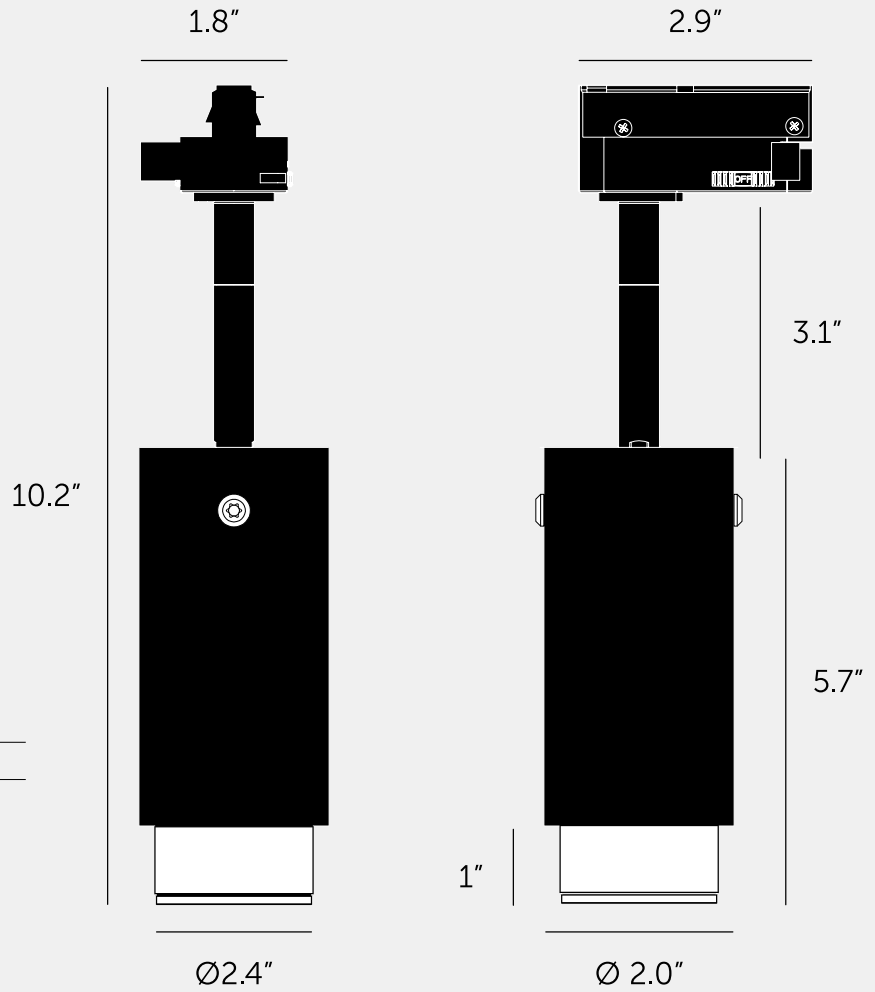

A track spotlight with a powder coated metal body and solid metal detailing. The spotlight features our signature linear-knurl baffle and machined torx screws, both made from solid metal. The baffle captures light and creates a delicate metallic glow, whilst a honeycomb filter emits a precise, non-glare, directional spotlight. This spotlight is fully adjustable and comes with a single circuit H-style track adapter in black, compatible with Halo track. The spotlight fits a GU10 bulb.

BUSTER + PUNCH

LONDON

[product.]

EXHAUST / TRACK / STONE / LINEAR

[type. **TRACK SPOTLIGHT.**]

[knurl. **LINEAR.**]

[detail. **TORX SCREW.**]

[detail. **UNITED STATES & CANADA.**]

A track spotlight with a powder coated metal body and solid metal detailing. The spotlight features our signature linear-knurl baffle and machined torx screws, both made from solid metal. The baffle captures light and creates a delicate metallic glow, whilst a honeycomb filter emits a precise, non-glare, directional spotlight. This spotlight is fully adjustable and comes with a single circuit H-style track adapter in black, compatible with Halo track. This spotlight fits a GU10 bulb.

[type. **TRACK SPOTLIGHT.**]

[info. **MEASUREMENTS.**]

[info. **SPECIFICATIONS.**]

Track spotlight
GU10 / 110-120VAC / Dry Locations
Max 1 x 9W LED GU10 bulb
***Bulb sold separately**
cULus certified / Class 1