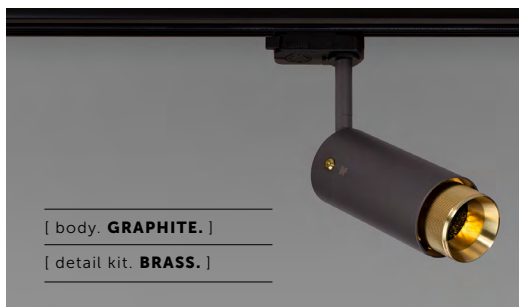

BUSTER + PUNCH

LONDON

[product.]

EXHAUST / TRACK / GRAPHITE / LINEAR

[type. **TRACK SPOTLIGHT.**]

[knurl. **LINEAR.**]

[detail. **TORX SCREW.**]

[detail. **UNITED STATES & CANADA.**]

A track spotlight with a powder coated metal body and solid metal detailing. The spotlight features our signature linear-knurl baffle and machined torx screws, both made from solid metal. The baffle captures light and creates a delicate metallic glow, whilst a honeycomb filter emits a precise, non-glare, directional spotlight. This spotlight is fully adjustable and comes with a single circuit H-style track adapter in black, compatible with Halo track. The spotlight fits a GU10 bulb.

A track spotlight with a powder coated metal body and solid metal detailing. The spotlight features our signature linear-knurl baffle and machined torx screws, both made from solid metal. The baffle captures light and creates a delicate metallic glow, whilst a honeycomb filter emits a precise, non-glare, directional spotlight. This spotlight is fully adjustable and comes with a single circuit H-style track adapter in black, compatible with Halo track. This spotlight fits a GU10 bulb.