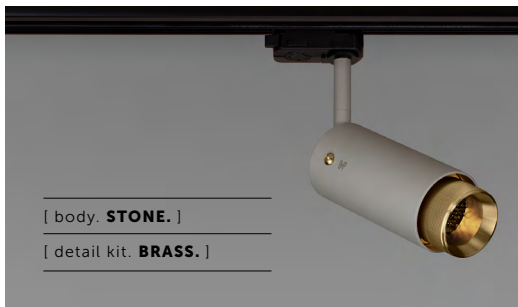

A track spotlight with a powder coated metal body and solid metal detailing. The spotlight features our signature linear-knurl baffle and machined torx screws, both made from solid metal. The baffle captures light and creates a delicate metallic glow, whilst a honeycomb filter emits a precise, non-glare, directional spotlight. This spotlight is fully adjustable and comes with a single circuit H-style track adapter in black, compatible with Halo track. The spotlight fits a GU10 bulb.

BUSTER + PUNCH

LONDON

[product.]

EXHAUST / TRACK / STONE / LINEAR

[type. **TRACK SPOTLIGHT.**]

[knurl. **LINEAR.**]

[detail. **TORX SCREW.**]

[detail. **UNITED STATES & CANADA.**]

A track spotlight with a powder coated metal body and solid metal detailing. The spotlight features our signature linear-knurl baffle and machined torx screws, both made from solid metal. The baffle captures light and creates a delicate metallic glow, whilst a honeycomb filter emits a precise, non-glare, directional spotlight. This spotlight is fully adjustable and comes with a single circuit H-style track adapter in black, compatible with Halo track. This spotlight fits a GU10 bulb.