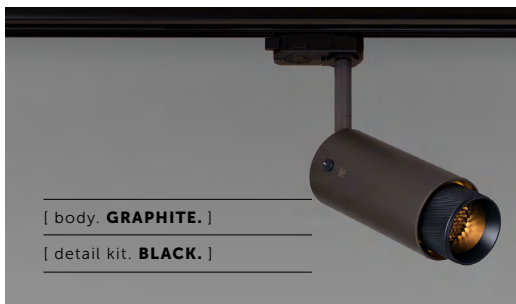

BUSTER + PUNCH

LONDON

[product.]

EXHAUST / TRACK / GRAPHITE / CROSS

[type. **TRACK SPOTLIGHT.**]

[knurl. **CROSS.**]

[detail. **COIN SCREW.**]

[region. **UNITED STATES & CANADA.**]

A track spotlight with a powder coated metal body and solid metal detailing. The spotlight features our signature cross-knurl baffle and machined coin screws, both made from solid metal. The baffle captures light and creates a delicate metallic glow, whilst a honeycomb filter emits a precise, non-glare, directional spotlight. This spotlight is fully adjustable and comes with a single circuit H-style track adapter in black, compatible with Halo track. The spotlight fits a GU10 bulb.

BUSTER + PUNCH

LONDON

[product.]

EXHAUST / TRACK / STONE / CROSS

[type. **TRACK SPOTLIGHT.**]

[knurl. **CROSS.**]

[detail. **COIN SCREW.**]

[region. **UNITED STATES & CANADA.**]