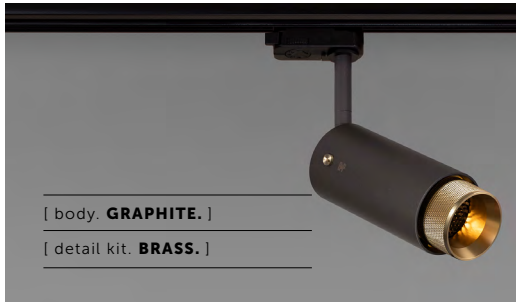

BUSTER + PUNCH

LONDON

[product.]

EXHAUST / TRACK / GRAPHITE / CROSS

[type. **TRACK SPOTLIGHT.**]

[knurl. **CROSS.**]

[detail. **COIN SCREW.**]

[region. **UNITED STATES & CANADA.**]

A track spotlight with a powder coated metal body and solid metal detailing. The spotlight features our signature cross-knurl baffle and machined coin screws, both made from solid metal. The baffle captures light and creates a delicate metallic glow, whilst a honeycomb filter emits a precise, non-glare, directional spotlight. This spotlight is fully adjustable and comes with a single circuit H-style track adapter in black, compatible with Halo track. The spotlight fits a GU10 bulb.

BUSTER + PUNCH

LONDON

[product.]

EXHAUST / TRACK / STONE / CROSS

[type. **TRACK SPOTLIGHT.**]

[knurl. **CROSS.**]

[detail. **COIN SCREW.**]

[region. **UNITED STATES & CANADA.**]