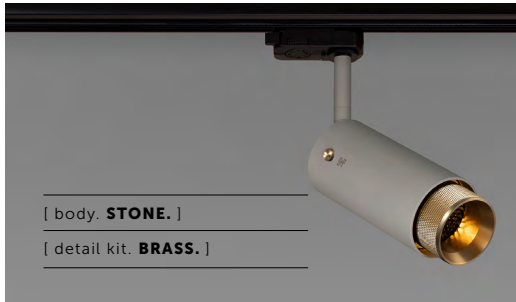

A track spotlight with a powder coated metal body and solid metal detailing. The spotlight features our signature cross-knurl baffle and machined coin screws, both made from solid metal. The baffle captures light and creates a delicate metallic glow, whilst a honeycomb filter emits a precise, non-glare, directional spotlight. This spotlight is fully adjustable and comes with a single circuit H-style track adapter in black, compatible with Halo track. The spotlight fits a GU10 bulb.

BUSTER + PUNCH

LONDON

[product.]

EXHAUST / TRACK / STONE / CROSS

[type. **TRACK SPOTLIGHT.**]

[knurl. **CROSS.**]

[detail. **COIN SCREW.**]

[region. **UNITED STATES & CANADA.**]