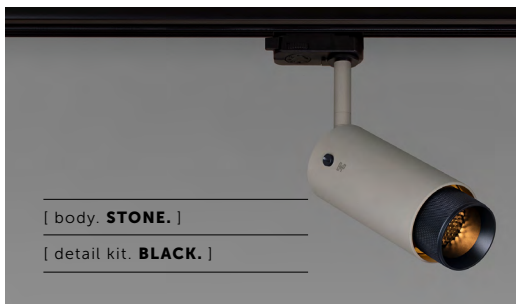

A track spotlight with a powder coated metal body and solid metal detailing. The spotlight features our signature cross-knurl baffle and machined coin screws, both made from solid metal. The baffle captures light and creates a delicate metallic glow, whilst a honeycomb filter emits a precise, non-glare, directional spotlight. This spotlight is fully adjustable and comes with a single circuit H-style track adapter in black, compatible with Halo track. The spotlight fits a GU10 bulb.

BUSTER + PUNCH

LONDON

[product.]

EXHAUST / TRACK / STONE / CROSS

[type. **TRACK SPOTLIGHT.**]

[knurl. **CROSS.**]

[detail. **COIN SCREW.**]

[region. **UNITED STATES & CANADA.**]