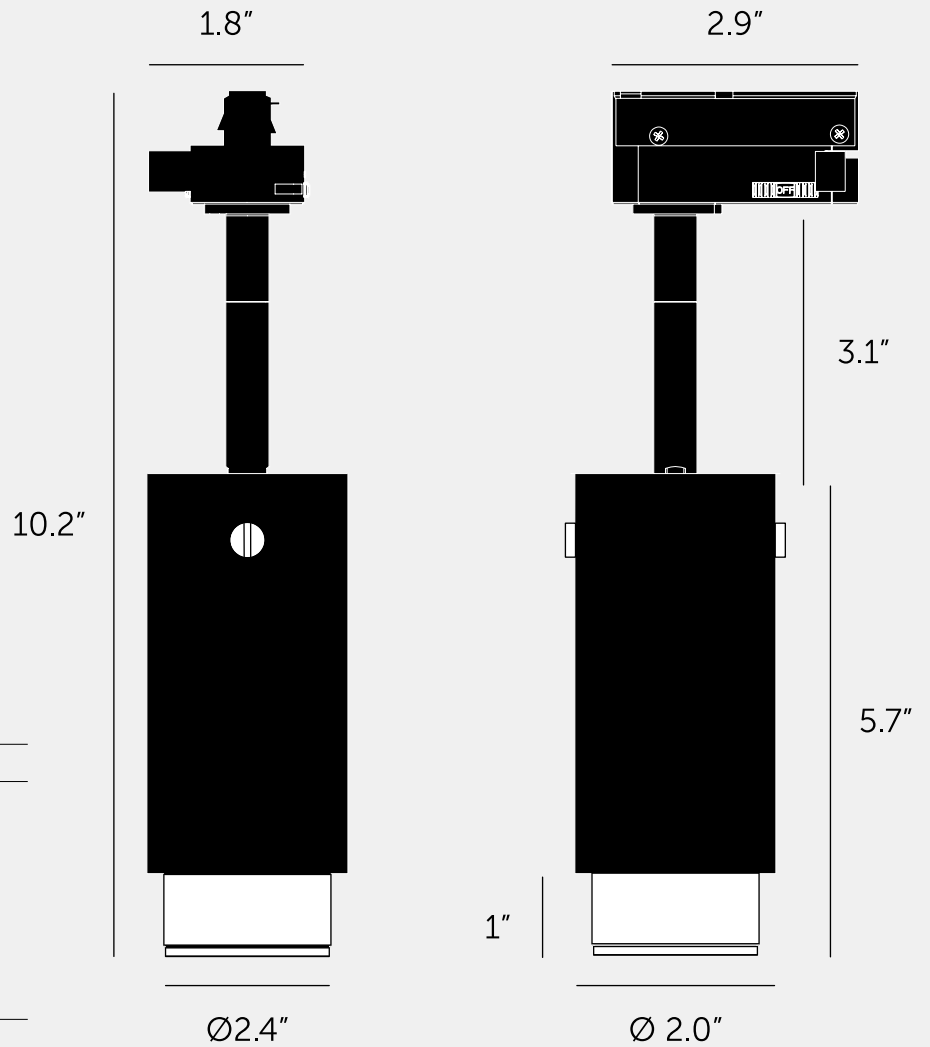

A track spotlight with a powder coated metal body and solid metal detailing. The spotlight features our signature cross-knurl baffle and machined coin screws, both made from solid metal. The baffle captures light and creates a delicate metallic glow, whilst a honeycomb filter emits a precise, non-glare, directional spotlight. This spotlight is fully adjustable and comes with a single circuit H-style track adapter in black, compatible with Halo track. The spotlight fits a GU10 bulb.

BUSTER + PUNCH

LONDON

[product.]

EXHAUST / TRACK / STONE / CROSS

[type. **TRACK SPOTLIGHT.**]

[knurl. **CROSS.**]

[detail. **COIN SCREW.**]

[region. **UNITED STATES & CANADA.**]

[type. **TRACK SPOTLIGHT.**]

[info. **MEASUREMENTS.**]

[info. **SPECIFICATIONS.**]

Track spotlight
GU10 / 110-120VAC / Dry Locations
Max 1 x 9W LEDs GU10 bulb
***Bulb sold separately**
cULus certified / Class 1