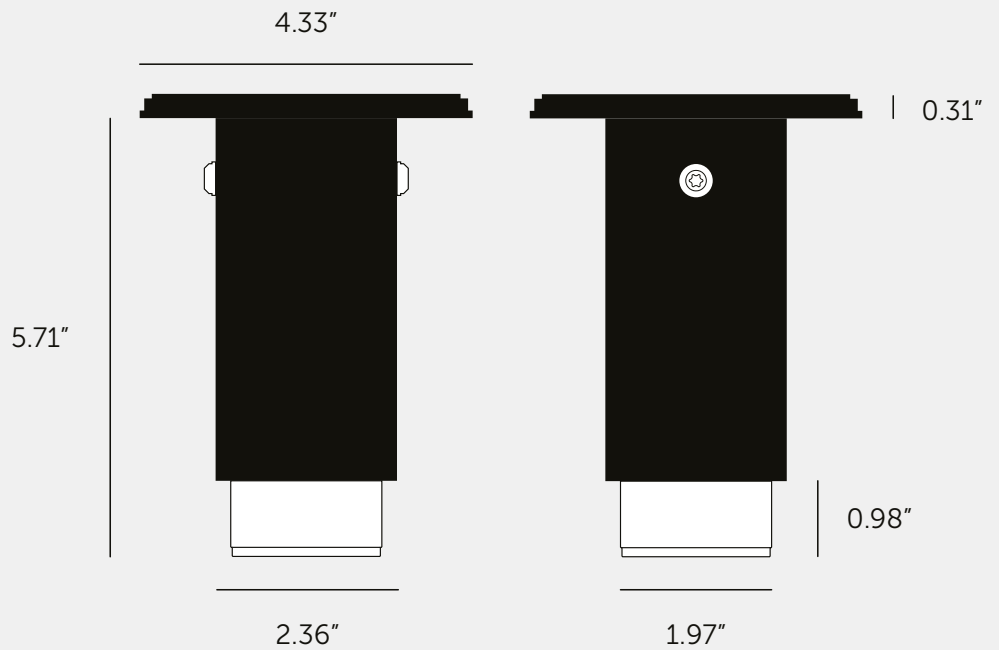

[product.]

EXHAUST / SURFACE / GRAPHITE / LINEAR

[type. **FIXED SPOTLIGHT.**]

[knurl. **LINEAR.**]

[detail. **TORX SCREW.**]

[region. **UNITED STATES & CANADA.**]

A surface mounted, fixed spotlight with a powder coated metal body and solid metal detailing. The spotlight features our signature linear-knurl baffle and machined torx screws, both made from solid metal. The baffle captures light and creates a delicate metallic glow, while a honeycomb filter emits a precise, non-glare, directional spotlight. This spotlight fits a GU10 bulb.

[product.]

EXHAUST / SURFACE / STONE / LINEAR

[type. **FIXED SPOTLIGHT.**]

[knurl. **LINEAR.**]

[detail. **TORX SCREW.**]

[region. **UNITED STATES & CANADA.**]

A surface mounted, fixed spotlight with a powder coated metal body and solid metal detailing. The spotlight features our signature linear-knurl baffle and machined torx screws, both made from solid metal. The baffle captures light and creates a delicate metallic glow, while a honeycomb filter emits a precise, non-glare, directional spotlight. This spotlight fits a GU10 bulb.

[type. **FIXED SPOTLIGHT.**]

[knurl. **LINEAR.**]

[info. **MEASUREMENTS.**]

[info. **SPECIFICATIONS.**]

Fixed spotlight

GU10 / 110-120VAC / Dry Locations

Max 1 x 9W LED GU10 bulb

***Bulb sold separately**