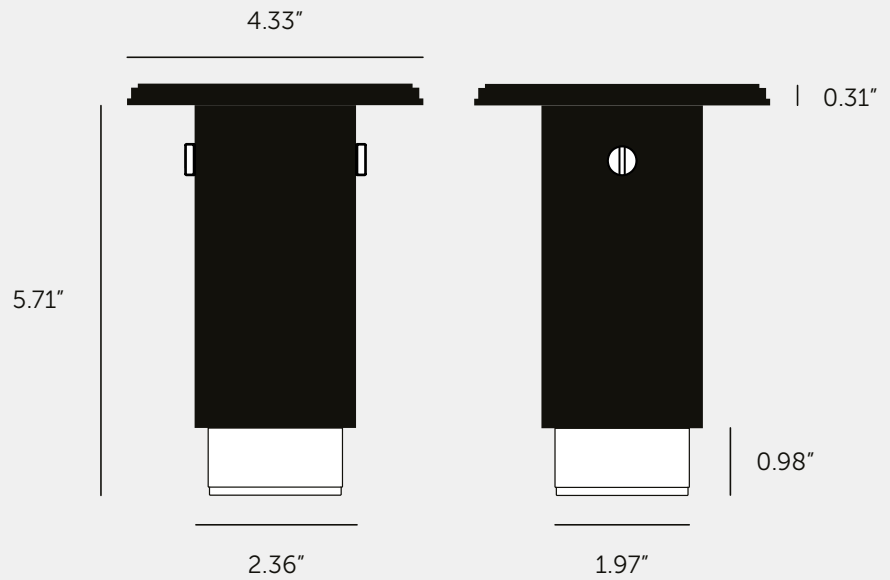

[product.]

EXHAUST / SURFACE /GRAPHITE / CROSS

[type. **FIXED SPOTLIGHT.**]

[knurl. **CROSS.**]

[detail. **COIN SCREW.**]

[region. **UNITED STATES & CANADA.**]

A surface mounted, fixed spotlight with a powder coated metal body and solid metal detailing. The spotlight features our signature cross-knurl baffle and coin screws, both made from solid metal. The baffle captures light and creates a delicate metallic glow, while a honeycomb filter emits a precise, non-glare, directional spotlight. This spotlight fits a GU10 bulb.

BUSTER+PUNCH

LONDON

[product.]

EXHAUST / SURFACE / STONE / CROSS

[type. **FIXED SPOTLIGHT.**]

[knurl. **CROSS.**]

[detail. **COIN SCREW.**]

[region. **UNITED STATES & CANADA.**]

[type. **FIXED SPOTLIGHT.**]

[knurl. **CROSS.**]

[info. **MEASUREMENTS.**]

[info. **SPECIFICATIONS.**]

Fixed spotlight

GU10 / 110-120VAC / Dry Locations

Max 1 x 9W LED GU10 bulb

***Bulb sold separately**