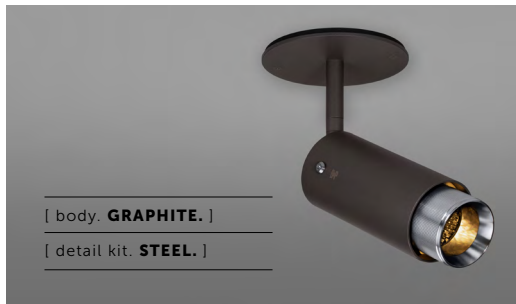

BUSTER + PUNCH

LONDON

[product.]

EXHAUST / SPOT / GRAPHITE / LINEAR

[type. **ADJUSTABLE SPOTLIGHT.**]

[knurl. **LINEAR.**]

[detail. **TORX SCREW.**]

[region. **UNITED STATES & CANADA.**]

An adjustable spotlight with a powder coated metal body and solid metal detailing. The spotlight features our signature linear-knurl baffle and machined torx screws, both made from solid metal. The baffle captures light and creates a delicate metallic glow, whilst a honeycomb filter emits a precise, non-glare, directional spotlight. This spotlight fits a GU10 bulb.

BUSTER + PUNCH

LONDON

[product.]

EXHAUST / SPOT / STONE / LINEAR

[type. **ADJUSTABLE SPOTLIGHT.**]

[knurl. **LINEAR.**]

[detail. **TORX SCREW.**]

[region. **UNITED STATES & CANADA.**]