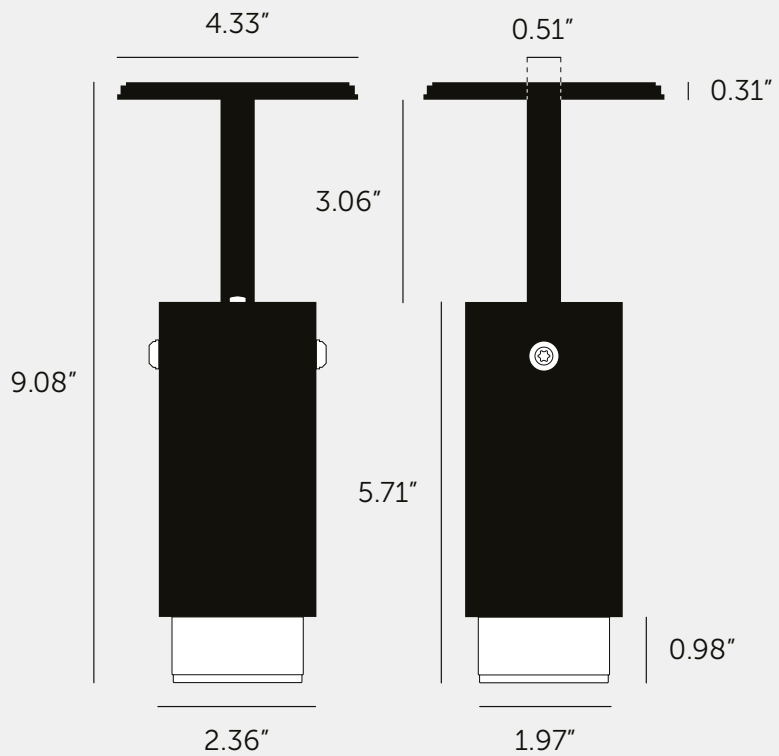

An adjustable spotlight with a powder coated metal body and solid metal detailing. The spotlight features our signature linear-knurl baffle and machined torx screws, both made from solid metal. The baffle captures light and creates a delicate metallic glow, whilst a honeycomb filter emits a precise, non-glare, directional spotlight. This spotlight fits a GU10 bulb.

BUSTER + PUNCH

LONDON

[product.]

EXHAUST / SPOT / STONE / LINEAR

[type. **ADJUSTABLE SPOTLIGHT.**]

[knurl. **LINEAR.**]

[detail. **TORX SCREW.**]

[region. **UNITED STATES & CANADA.**]

[type. **ADJUSTABLE SPOTLIGHT.**]

[info. **MEASUREMENTS.**]

[info. **SPECIFICATIONS.**]

Adjustable spotlight

GU10 / 110-120VAC / Dry locations

Max 1 x 9W LED GU10 bulb

***Bulb sold separately**

cULus certified / Class 1