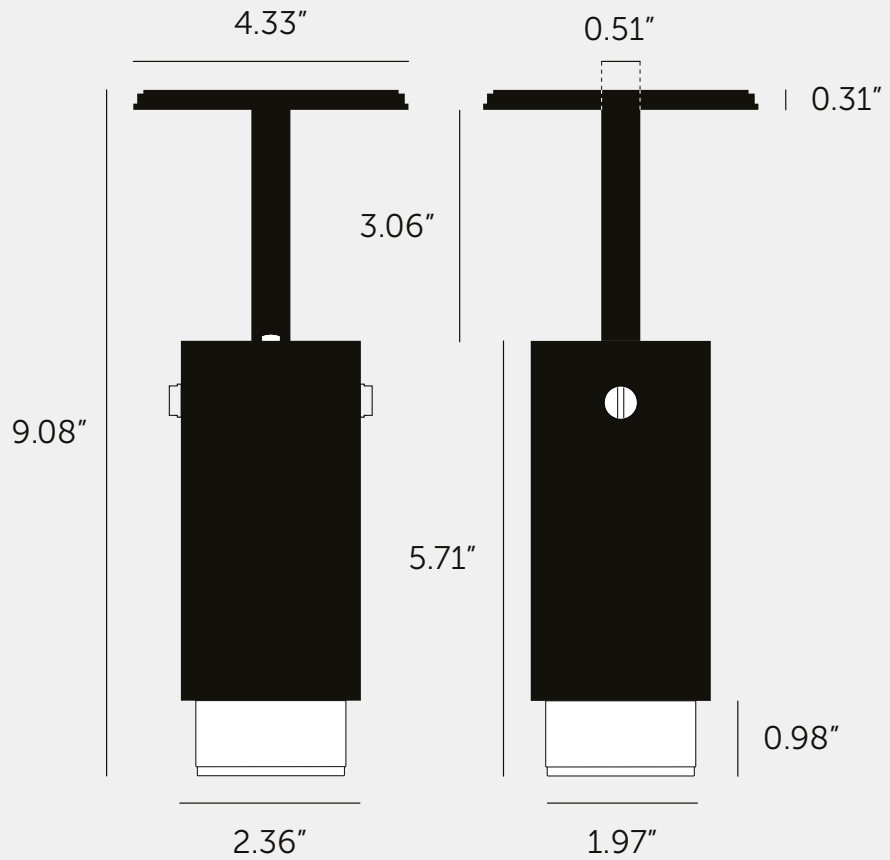

An adjustable spotlight with a powder coated metal body and solid metal detailing. The spotlight features our signature cross-knurl baffle and machined coin screws, both made from solid metal. The baffle captures light and creates a delicate metallic glow, whilst a honeycomb filter emits a precise, non-glare, directional spotlight. This spotlight fits a GU10 bulb.

BUSTER + PUNCH

LONDON

[product.]

EXHAUST / SPOT / STONE / CROSS

[type. **ADJUSTABLE SPOTLIGHT.**]

[knurl. **CROSS.**]

[detail. **COIN SCREW.**]

[region. **UNITED STATES & CANADA.**]

[type. **ADJUSTABLE SPOTLIGHT.**]

[info. **MEASUREMENTS.**]

[info. **SPECIFICATIONS.**]

Adjustable spotlight

GU10 / 110-120VAC / Dry locations

Max 1 x 9W LED GU10 bulb

***Bulb sold separately**

cULus certified / Class 1