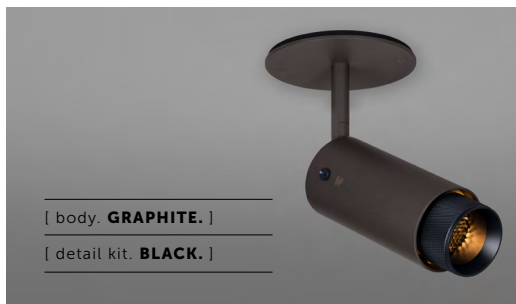

BUSTER + PUNCH

LONDON

[product.]

EXHAUST / SPOT / GRAPHITE / CROSS

[type. **ADJUSTABLE SPOTLIGHT.**]

[knurl. **CROSS.**]

[detail. **COIN SCREW.**]

[region. **UNITED STATES & CANADA.**]

An adjustable spotlight with a powder coated metal body and solid metal detailing. The spotlight features our signature cross-knurl baffle and machined coin screws, both made from solid metal. The baffle captures light and creates a delicate metallic glow, whilst a honeycomb filter emits a precise, non-glare, directional spotlight. This spotlight fits a GU10 bulb.

BUSTER + PUNCH

LONDON

[product.]

EXHAUST / SPOT / STONE / CROSS

[type. **ADJUSTABLE SPOTLIGHT.**]

[knurl. **CROSS.**]

[detail. **COIN SCREW.**]

[region. **UNITED STATES & CANADA.**]