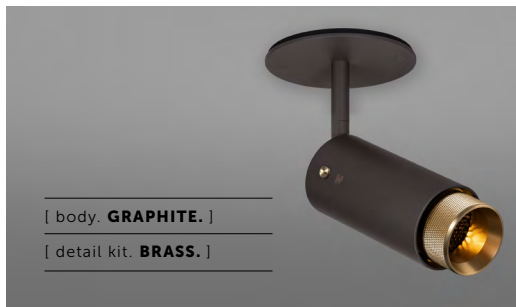

BUSTER + PUNCH

LONDON

[product.]

EXHAUST / SPOT / GRAPHITE / CROSS

[type. **ADJUSTABLE SPOTLIGHT.**]

[knurl. **CROSS.**]

[detail. **COIN SCREW.**]

[region. **UNITED STATES & CANADA.**]

An adjustable spotlight with a powder coated metal body and solid metal detailing. The spotlight features our signature cross-knurl baffle and machined coin screws, both made from solid metal. The baffle captures light and creates a delicate metallic glow, whilst a honeycomb filter emits a precise, non-glare, directional spotlight. This spotlight fits a GU10 bulb.

BUSTER + PUNCH

LONDON

[product.]

EXHAUST / SPOT / STONE / CROSS

[type. **ADJUSTABLE SPOTLIGHT.**]

[knurl. **CROSS.**]

[detail. **COIN SCREW.**]

[region. **UNITED STATES & CANADA.**]