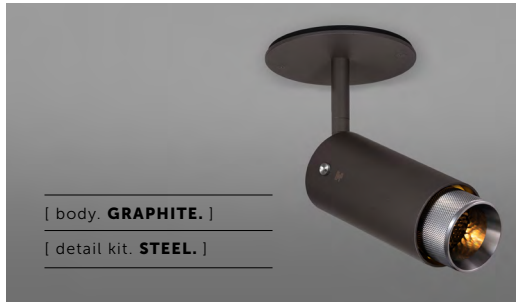

BUSTER + PUNCH

LONDON

[product.]

EXHAUST / SPOT / GRAPHITE / CROSS

[type. **ADJUSTABLE SPOTLIGHT.**]

[knurl. **CROSS.**]

[detail. **COIN SCREW.**]

[region. **UNITED STATES & CANADA.**]

An adjustable spotlight with a powder coated metal body and solid metal detailing. The spotlight features our signature cross-knurl baffle and machined coin screws, both made from solid metal. The baffle captures light and creates a delicate metallic glow, whilst a honeycomb filter emits a precise, non-glare, directional spotlight. This spotlight fits a GU10 bulb.

BUSTER + PUNCH

LONDON

[product.]

EXHAUST / SPOT / STONE / CROSS

[type. **ADJUSTABLE SPOTLIGHT.**]

[knurl. **CROSS.**]

[detail. **COIN SCREW.**]

[region. **UNITED STATES & CANADA.**]