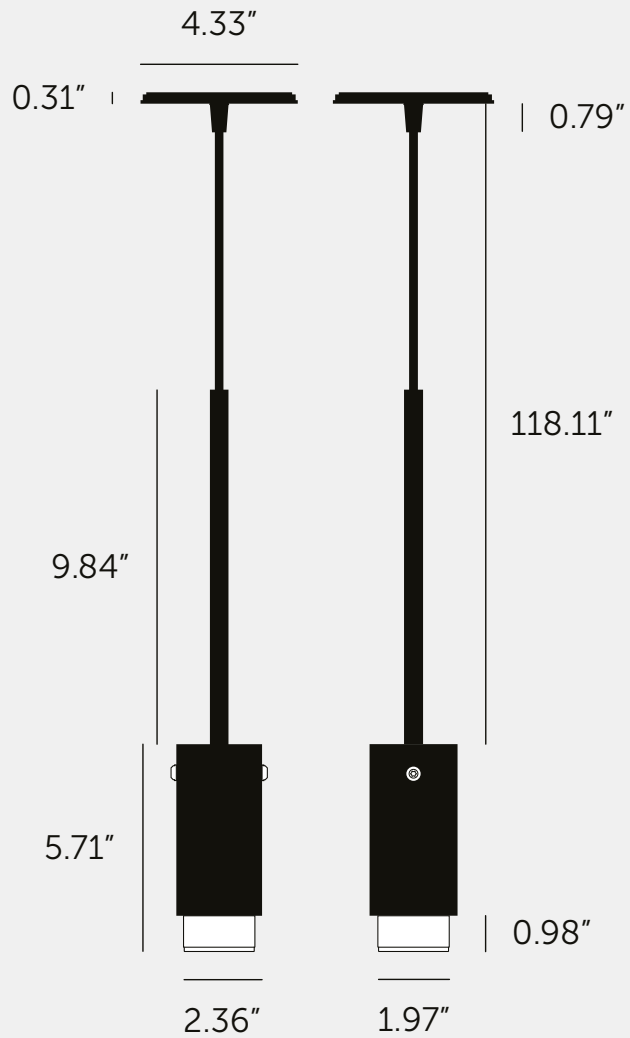

A pendant spotlight with a powder coated metal body and solid metal detailing. The pendant features our signature linear-knurl baffle and machined torx screws, both made from solid metal. The baffle captures light and creates a delicate metallic glow, whilst a honeycomb filter emits a precise, non-glare, directional spotlight. This spotlight fits a GU10 bulb.

BUSTER + PUNCH

LONDON

[product.]

EXHAUST / PENDANT / STONE / LINEAR

[type. **PENDANT SPOTLIGHT.**]

[knurl. **LINEAR.**]

[detail. **TORX SCREW.**]

[region. **UNITED STATES & CANADA.**]

[fyi. *CEILING ROSE EXTENDER INCLUDED, FOR
INSTALLATION TO EXPOSED CABLING.]

A pendant spotlight with a powder coated metal body and solid metal detailing. The pendant features our signature linear-knurl baffle and machined torx screws, both made from solid metal. The baffle captures light and creates a delicate metallic glow, whilst a honeycomb filter emits a precise, non-glare, directional spotlight. This spotlight fits a GU10 bulb.

[type. **PENDANT SPOTLIGHT.**]

[info. **MEASUREMENTS.**]

[info. **SPECIFICATIONS.**]

Pendant spotlight

GU10 / 110 - 120 VAC / Dry Locations

Max 1 x 9W LED GU10 bulb

***Bulb sold separately**

CB certified / Class 1