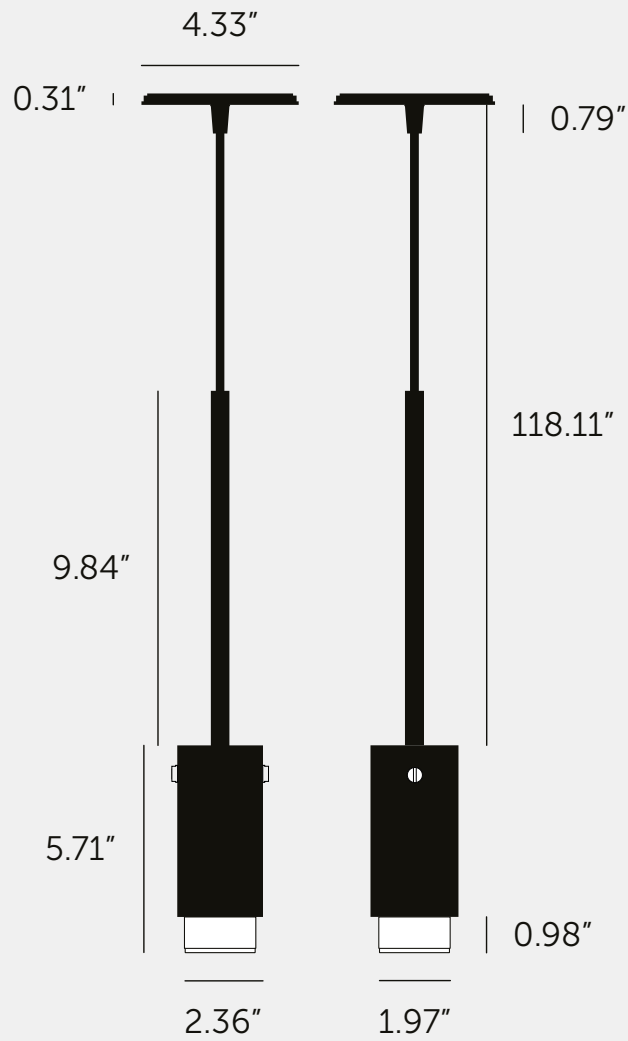

A pendant spotlight with a powder coated metal body and solid metal detailing. The pendant features our signature cross-knurl baffle and machined coin screws, both made from solid metal. The baffle captures light and creates a delicate metallic glow, whilst a honeycomb filter emits a precise, non-glare, directional spotlight. This spotlight fits a GU10 bulb.

[type. **PENDANT SPOTLIGHT.**]

[info. **MEASUREMENTS.**]

[info. **SPECIFICATIONS.**]

Pendant spotlight

GU10 / 110-120VAC / Dry locations

Max 1 x 9W LED GU10 bulb

***Bulb sold separately**

cULus certified / Class 1