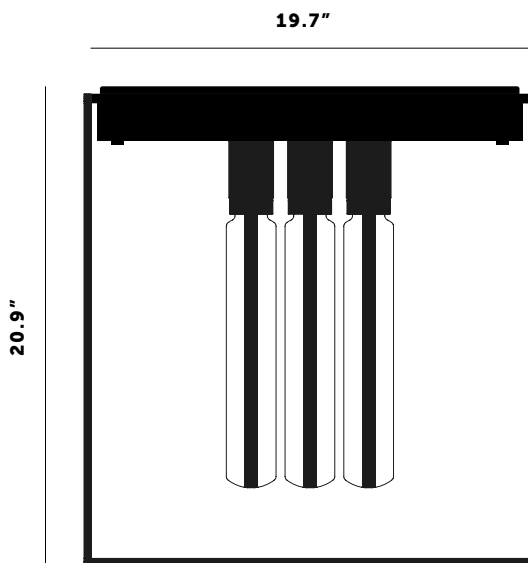

BUSTER + PUNCH

LONDON

CAGED CEILING 4.0

TECH SPEC

MOUNTING OPTIONS:

- Ceiling surface mounted
- Extension cage mounted

PRODUCT:	SKU:	EXTENSION CAGES:
- White marble - Black marble - Extension kit / 4 x 500mm	NCA-14282 NCA-02283 NCA-02407	Total length: 40.6" 60.3" Extension cage length*: 19.7" 39.4"
SPECIFICATIONS: Matt black metal cage Matt black knurled details E26 / 110-120V / Dry locations / Max 40W type A bulb 5W Buster Bulb / Tube (included) Suitable for both 3.5 and 4" junction boxes cULus approved	LIGHT SOURCE: 4 x BUSTER BULB / TUBES included 5W dimmable warm white LED E26 screw	

CARE INSTRUCTIONS

Wipe with damp cloth with no loose hairs, avoid using any chemicals. Please note all finishes are prone to aging.

*This is a heavy product. Ensure that the ceiling fixing method is suitable for the type of ceiling used.