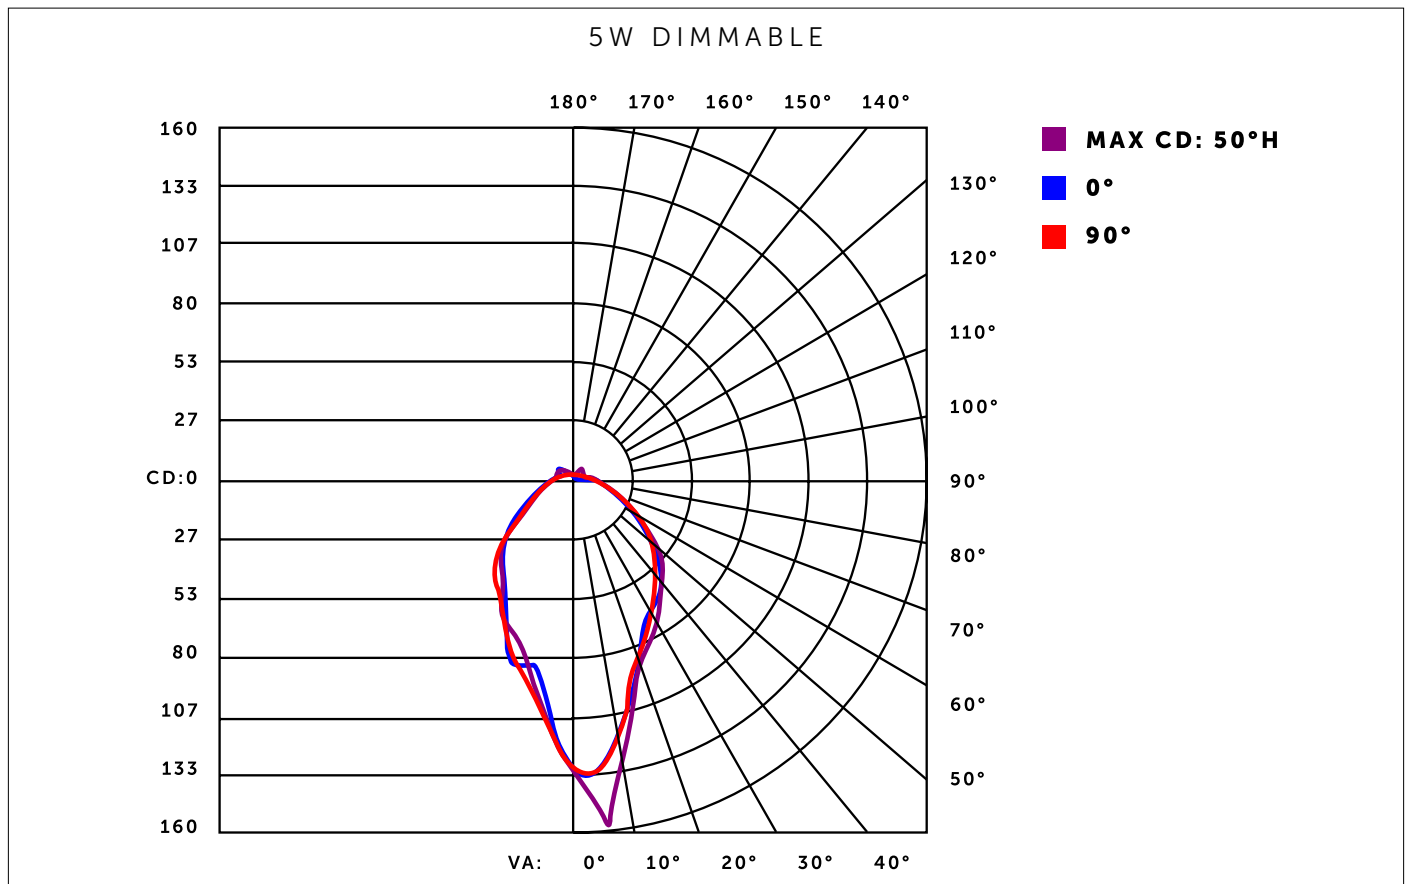

BUSTER + PUNCH

BUSTER BULB / E26 SOCKET

TECH SPEC

BUSTER BULB

The World's first designer LED bulb. This bulb consumes just 1/20th of the energy of traditional bulbs with a lifespan of 30,000 hours. Available in CRYSTAL, GOLD or SMOKED finish. The resin light pipe at the centre of the bulb is where all the magic happens, allowing the bulb to create a subtle ambient light whilst at the same time throw focused spot light on to tables & surfaces below. The bulb fits in any E26 screw light fitting, but looks especially great when teamed up with our HEAVY METAL lighting range.

SPECTRAL IRRADIANCE AT 3M

5W DIMMABLE

busterandpunch.com
info@busterandpunch.com

POLAR CANDELA DISTRIBUTION

busterandpunch.com
info@busterandpunch.com

CRI 1931

5W DIMMABLE

CIE 1931 Chromaticity Cx: 0.4629
CIE 1931 Chromaticity Cy: 0.4145