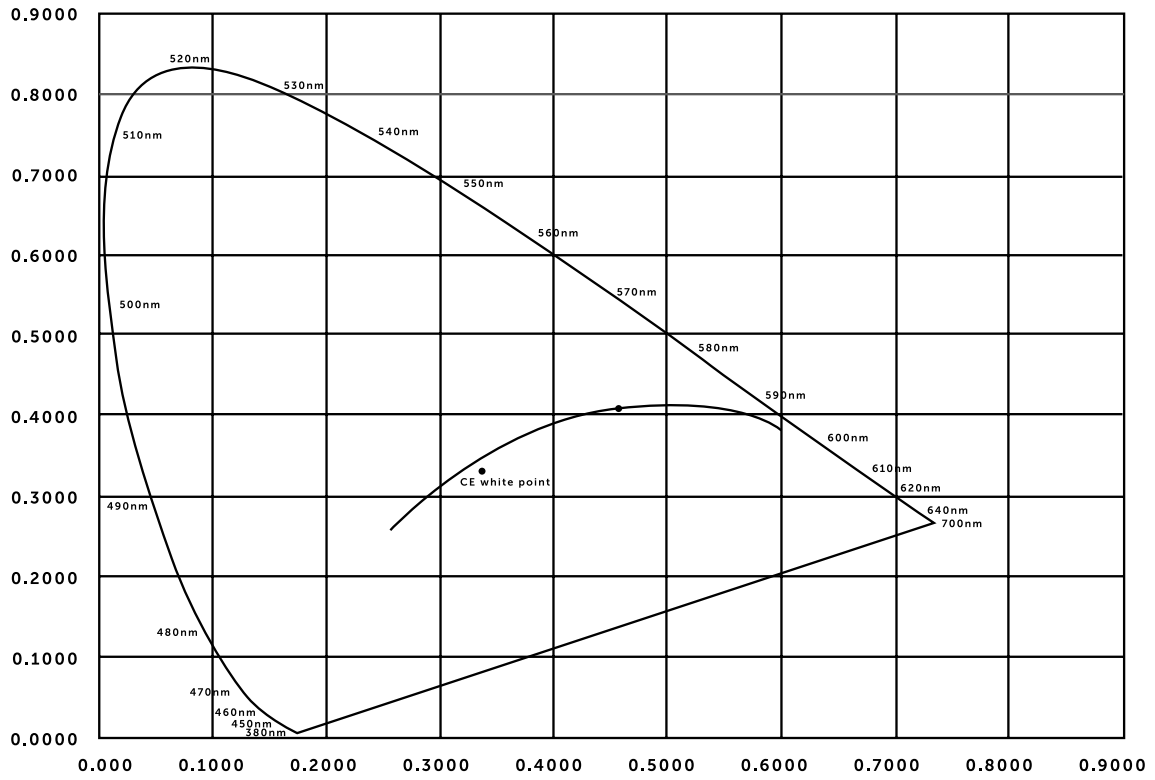

SPECTRAL IRRADIANCE AT 3M

5W DIMMABLE

busterandpunch.com
info@busterandpunch.com

POLAR CANDELA DISTRIBUTION

busterandpunch.com
info@busterandpunch.com

CRI 1931

5W DIMMABLE

CIE 1931 Chromaticity Cx: 0.4629
CIE 1931 Chromaticity Cy: 0.4145