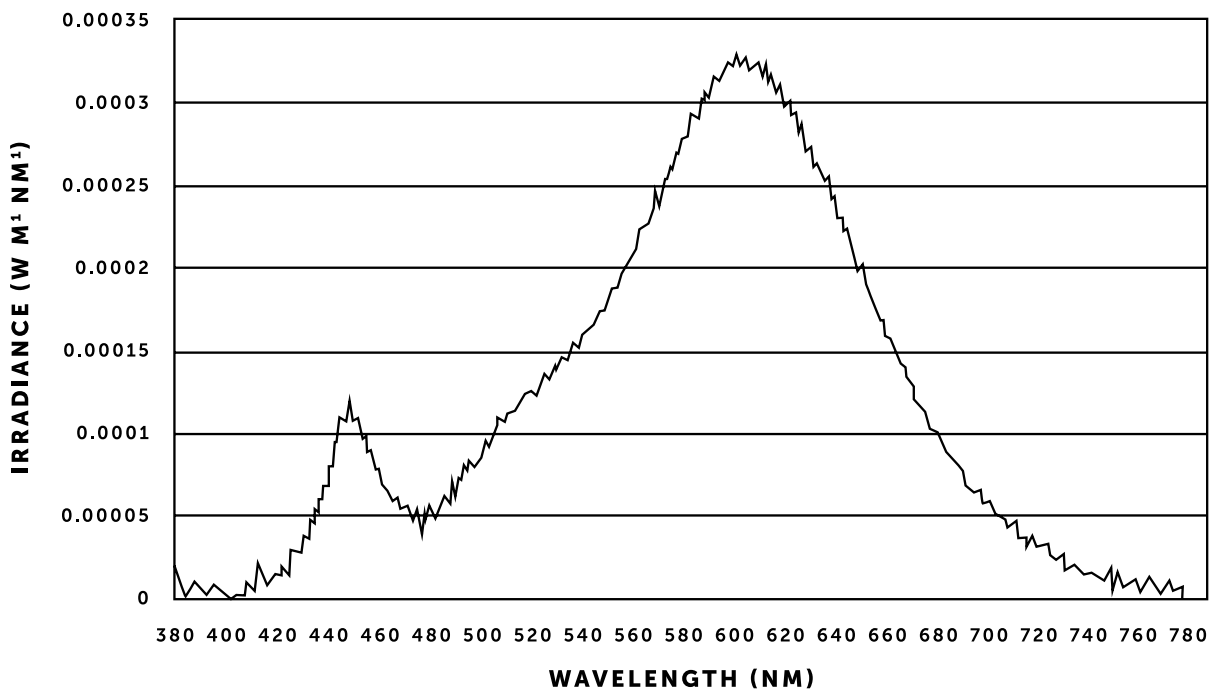

SPECTRAL IRRADIANCE AT 3M

5W DIMMABLE

busterandpunch.com
info@busterandpunch.com