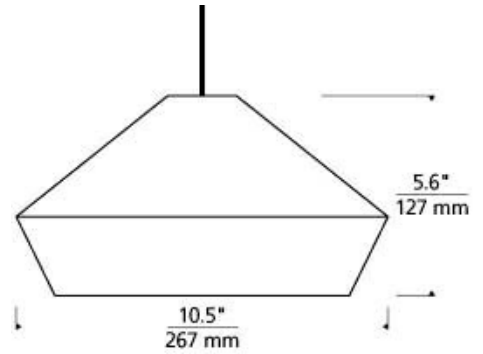

SPECIFICATIONS

HARDWARE MATERIAL	Metal
SHADE MATERIAL	Metal
NET WEIGHT	2 lbs
HEIGHT	5.6in
WIDTH	10.5in
LENGTH	10.5in
UP LIGHT / DOWN LIGHT / BOTH?	
WET LISTED	
DAMP LISTED	Yes
DRY LISTED	
MIN. HANGING HEIGHT	12.1in
MAX HANGING HEIGHT	78.1in
SLOPED CEILING ADAPTABLE?	Yes 45° Max
GENERAL LISTING	ETL Listed
INCLUDES	