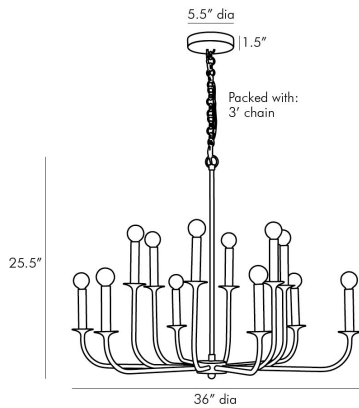

ARTERIORES

BRECK SMALL CHANDELIER

89344

H: 27 IN, Dia: 36.00 IN

Bronze

Contract Suitable As Is

This chandelier features steel arms that curve upwards reaching from a center point at two different heights to create a double tier effect. The entire structure is finished in bronze and is constructed with a seamless design. It holds twelve exposed bulbs for maximum light. Damp-rated, although limited covered outdoor conditions may affect finish. Also available in antique brass (89343) and antique silver (89416).

APPEARANCE

Material	Iron, Steel
Finish	Antique Brass, Antique Silver, Bronze
Top Coat/Sealant	true

DIMENSIONS

Chandelier	H: 25.5 IN, Dia: 36.00 IN
Minimum Hanging Height	27 IN
Maximum Hanging Height	63 IN
Canopy	H: 1.5 IN, Dia: 5.50 IN

WIRING

Rating	Damp
Cord	10 FT IN, Clear/Silver, SVT
Socket	12, Type B=E12 Other
Photographed Bulb	Frosted Globe Bulb
Maximum Watt	40
Voltage	110-120 V

CERTIFICATIONS

Cerifications	Mexico Australia, China, United States, Canada
---------------	---

COMPLIANCY

UL/ETL	Yes
RoHS	true

SHIPPING

Product Weight	13.5 LBS
Gross Weight 1	32.15 LBS
Shipping Box 1	H: 22 IN, L: 41 IN, W: 36 IN

REPLACEMENT PARTS

Replacement Part 1	CHN-202, CHN-221, CHN-935
Replacement Part 1 Dim	3'
Replacement Part 2	CANOPY-257
Replacement Part 2 Dim	1" x 5"