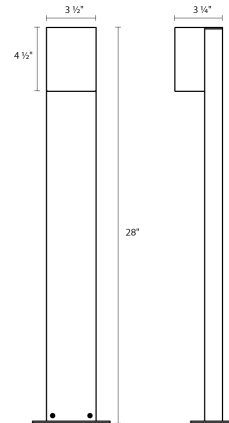

SONNEMAN
A WAY OF LIGHT

box 28" LED Bollard

7343.72-WL

DIMENSIONS

Height	28"
Width	3.5"
Depth	3.25"
Fixture Weight	5 lbs.

ELECTRICAL SPECS

Bulb Type	Integral LED
Bulb Quantity	1
Bulb Included?	Yes
Wattage	10
Initial Lumens	1020
Input Voltage	12VAC
CCT	3000K
CRI	90
Power Supply Type	Transformer
Power Supply Quantity	0
Power Supply Location	Remote (Sold Separately)
Dimming Type	Non-Dimmable

SHIPPING

Carton 1 L x W x H	7" x 29" x 8"
Carton 1 GW	8 lbs.

SHADE 1

Quantity	1
Color	Textured Bronze
Material	Diecast Aluminum
Height	4.5"
Diameter	3.5

AVAILABLE FINISHES

Textured Bronze (.72)
Textured Gray (.74)