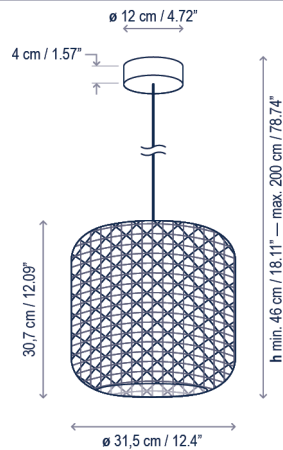

## Technical description / Descripción técnica:

Net Weight: 4.3 lbs  
Peso Neto: 4.3 lbs

1 Box/Caja  
16.93 x 16.93 x 16.14 inches | 2.6769 ft<sup>3</sup>  
Gross Weight / Peso bruto: 7.17 lbs

Materials: Stainless steel, Aluminum,  
Synthetic Fiber.