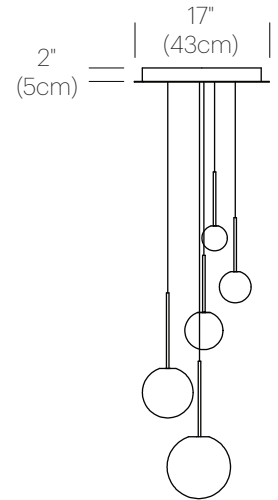

NOTES

3000K and 2700K CCT Models Available Upon Request.
Custom requests can be considered on volume orders

BOLA SPHERE FLUSH

DESCRIPTION

The Bola Sphere is the basic foundation of the Bola Collection, featuring an elemental interplay between canopy and sphere. Its seductive opal blown glass shade is available in 6 distinct sizes: 4" (10cm), 5" (13cm), 6" (15cm), 8" (20cm), 10" (25.5cm), and 12" (30.5cm) paired with a stainless steel canopy in chrome, brass, matte black and white finishes. Lamps can be grouped in multi-axis configurations and sizes to provide delightful dots of illumination throughout any space. Bola Sphere Flush is now available with larger, 16" Globes!

MATTE BLACK

DIMENSIONS

BOLA SPHERE FLUSH 4, 5, 6, 8, 10, 12

BOLA SPHERE CHANDELIER

DESCRIPTION

The Bola Sphere pendant chandelier is the basic foundation of the Bola Collection, featuring an elemental interplay between post and sphere. Its seductive opal blown glass shade is available 6 distinct sizes (4" (10cm), 5" (13cm), 6" (15cm), 8" (20cm), 10" (25.5cm), and 12" (30.5cm) paired with a chromated stainless steel post in chrome, brass, rose gold, gunmetal, and matte black. Two sizes of canopy are available to accommodate. Bola Sphere is also available in exquisite Chandelier groupings that allow mixing of globe sizes for stunning displays in any residential, contract or hospitality setting alike.

CHANDELIER CANOPY 17", 26"

CHANDELIER CANOPY 17"

17"
(43cm)

CHANDELIER CANOPY 26"

26"
(66cm)

DIMENSIONS

BOLA SPHERE 4, 5, 6, 8, 10, 12

BOLA SPHERE CHANDELIER
5, 6, 8

BOLA SPHERE CHANDELIER
6, 8, 10

BOLA SPHERE CHANDELIER
8, 10, 12

BOLA SPHERE CHANDELIER
5, 6, 8, 10

BOLA SPHERE CHANDELIER
6, 8, 10, 12

BOLA SPHERE CHANDELIER
4, 5, 6, 8, 10

BOLA SPHERE CHANDELIER
5, 6, 8, 10, 12