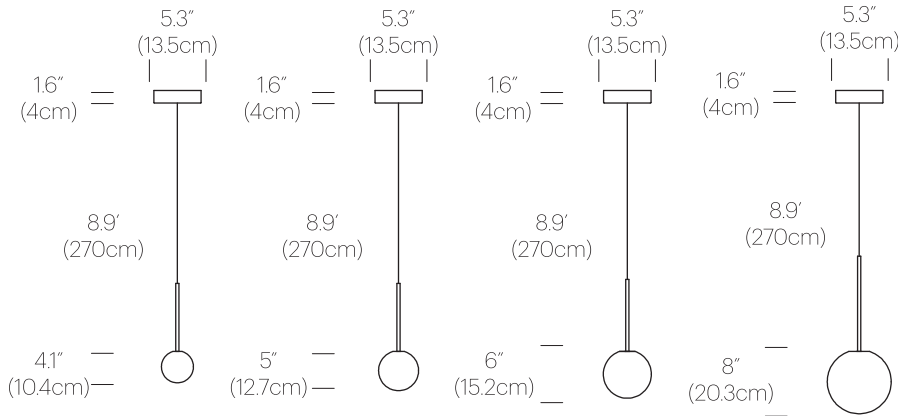

Luminaire Efficacy: 48Lm/W (4", 5"), 66 Lm/W (6"), 80Lm/W (8", 10", 12", 16")

Color Rendition Index: 95 CRI

50K hour lifespan

Cord Length: 8.9' (2.7m) (Field cuttable)

CERTIFICATIONS  

FINISHES

BOLA SPHERE

CHROME

BRASS

ROSE GOLD

GUNMETAL

MATTE BLACK

DIMENSIONS

BOLA SPHERE 4, 5, 6, 8, 10, 12, 16

PRODUCT CODES (enter globe size in blank space)

Bola Sphere (Chrome):	BOLA SPH ___ CRM
Bola Sphere (Brass):	BOLA SPH ___ BRA
Bola Sphere (Rose Gold):	BOLA SPH ___ RGD
Bola Sphere (Gunmetal):	BOLA SPH ___ GUN
Bola Sphere (Matte Black):	BOLA SPH ___ BLK

PACKAGING WEIGHT AND DIMENSIONS

Bola Sphere 4	2.6LBS 1.2KG	10" X 9" X 8.5" 25cm X 23cm X 22cm
Bola Sphere 5	3LBS 1.4KG	10" X 9" X 8.5" 25cm X 23cm X 22cm
Bola Sphere 6	3.5LBS 1.6KG	11.5" X 9" X 10.5" 29cm X 23cm X 27cm
Bola Sphere 8	5LBS 2.28KG	12" X 12" X 12.25" 30cm X 30cm X 31cm
Bola Sphere 10	5.5LBS 2.5KG	14" X 14" X 16.5" 36cm X 36cm X 42cm
Bola Sphere 12	7.2LBS 3.3KG	18" X 18" X 18" 46cm X 46cm X 46cm
Bola Sphere 16	8LBS 3.6KG	20" X 20" X 20" 51cm X 51cm X 51cm

CHANDELIER CANOPY 17", 26"

CHANDELIER CANOPY 17"

17"
(43cm)

CHANDELIER CANOPY 26"

26"
(66cm)

DIMENSIONS

BOLA SPHERE 4, 5, 6, 8, 10, 12

BOLA SPHERE CHANDELIER
5, 6, 8