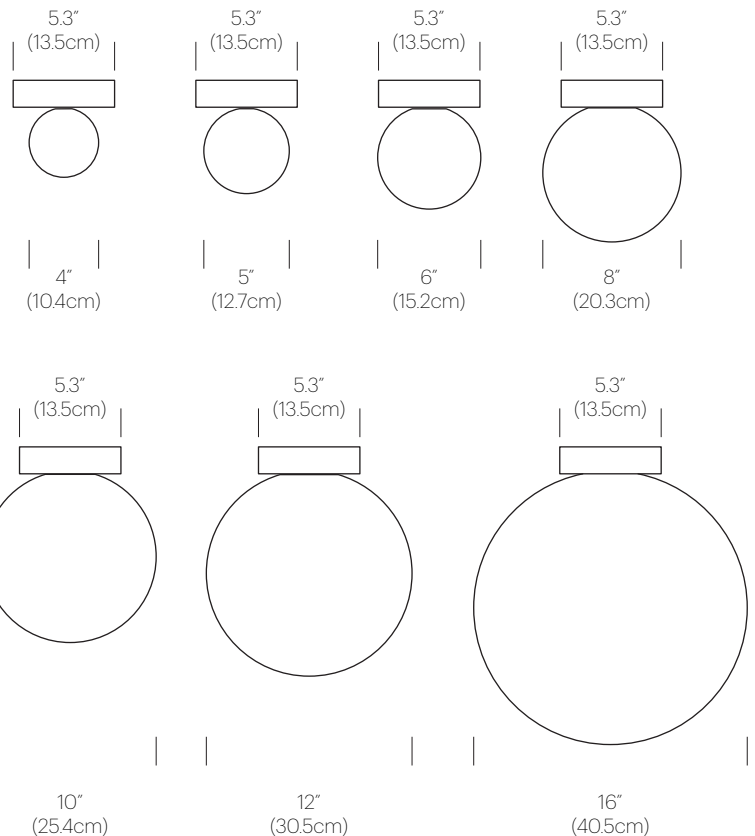

NOTES

3000K and 2700K CCT Models Available Upon Request.
Custom requests can be considered on volume orders

BOLA SPHERE FLUSH

DESCRIPTION

The Bola Sphere is the basic foundation of the Bola Collection, featuring an elemental interplay between canopy and sphere. Its seductive opal blown glass shade is available in 6 distinct sizes: 4" (10cm), 5" (13cm), 6" (15cm), 8" (20cm), 10" (25.5cm), and 12" (30.5cm) paired with a stainless steel canopy in chrome, brass, matte black and white finishes. Lamps can be grouped in multi-axis configurations and sizes to provide delightful dots of illumination throughout any space. Bola Sphere Flush is now available with larger, 16" Globes!

PACKAGING WEIGHT AND DIMENSIONS

Bola Sphere 4	2.6LBS 1.2KG	10" X 9" X 8.5" 25cm X 23cm X 22cm
Bola Sphere 5	3LBS 1.4KG	10" X 9" X 8.5" 25cm X 23cm X 22cm
Bola Sphere 6	3.5LBS 1.6KG	11.5" X 9" X 10.5" 29cm X 23cm X 27cm
Bola Sphere 8	5LBS 2.28KG	12" X 12" X 12.25" 30cm X 30cm X 31cm
Bola Sphere 10	5.5LBS 2.5KG	14" X 14" X 16.5" 36cm X 36cm X 42cm
Bola Sphere 12	7.2LBS 3.3KG	18" X 18" X 18" 46cm X 46cm X 46cm
Bola Sphere 16	8LBS 3.6KG	20" X 20" X 20" 51cm X 51cm X 51cm

MATTE BLACK

DIMENSIONS

BOLA SPHERE FLUSH 4, 5, 6, 8, 10, 12

BOLA SPHERE CHANDELIER

DESCRIPTION

The Bola Sphere pendant chandelier is the basic foundation of the Bola Collection, featuring an elemental interplay between post and sphere. Its seductive opal blown glass shade is available 6 distinct sizes (4" (10cm), 5" (13cm), 6" (15cm), 8" (20cm), 10" (25.5cm), and 12" (30.5cm) paired with a chromated stainless steel post in chrome, brass, rose gold, gunmetal, and matte black. Two sizes of canopy are available to accommodate. Bola Sphere is also available in exquisite Chandelier groupings that allow mixing of globe sizes for stunning displays in any residential, contract or hospitality setting alike.