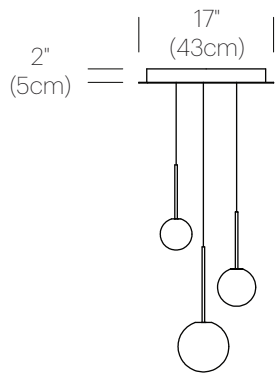

NOTES

3000K and 2700K CCT Models Available Upon Request.
Custom requests can be considered on volume orders

BOLA SPHERE FLUSH

DESCRIPTION

The Bola Sphere is the basic foundation of the Bola Collection, featuring an elemental interplay between canopy and sphere. Its seductive opal blown glass shade is available in 6 distinct sizes: 4" (10cm), 5" (13cm), 6" (15cm), 8" (20cm), 10" (25.5cm), and 12" (30.5cm) paired with a stainless steel canopy in chrome, brass, matte black and white finishes. Lamps can be grouped in multi-axis configurations and sizes to provide delightful dots of illumination throughout any space. Bola Sphere Flush is now available with larger, 16" Globes!

MATTE BLACK

DIMENSIONS

BOLA SPHERE FLUSH 4, 5, 6, 8, 10, 12

BOLA SPHERE CHANDELIER

DESCRIPTION

The Bola Sphere pendant chandelier is the basic foundation of the Bola Collection, featuring an elemental interplay between post and sphere. Its seductive opal blown glass shade is available 6 distinct sizes (4" (10cm), 5" (13cm), 6" (15cm), 8" (20cm), 10" (25.5cm), and 12" (30.5cm) paired with a chromated stainless steel post in chrome, brass, rose gold, gunmetal, and matte black. Two sizes of canopy are available to accommodate. Bola Sphere is also available in exquisite Chandelier groupings that allow mixing of globe sizes for stunning displays in any residential, contract or hospitality setting alike.

Chandelier canopy 17": 15LBS 22" X 22" X 6"
6.8KGS 56cm X 56cm X 15cm

Chandelier canopy 26": 30LBS 32" X 32" X 6"
13.6KGS 81cm X 81cm X 15cm

NOTES

Custom requests can be considered on volume orders

DIMENSIONS

CHANDELIER CANOPY 17", 26"

CHANDELIER CANOPY 17"

17"
(43cm)

CHANDELIER CANOPY 26"

26"
(66cm)

DIMENSIONS

BOLA SPHERE 4, 5, 6, 8, 10, 12

BOLA SPHERE CHANDELIER
5, 6, 8